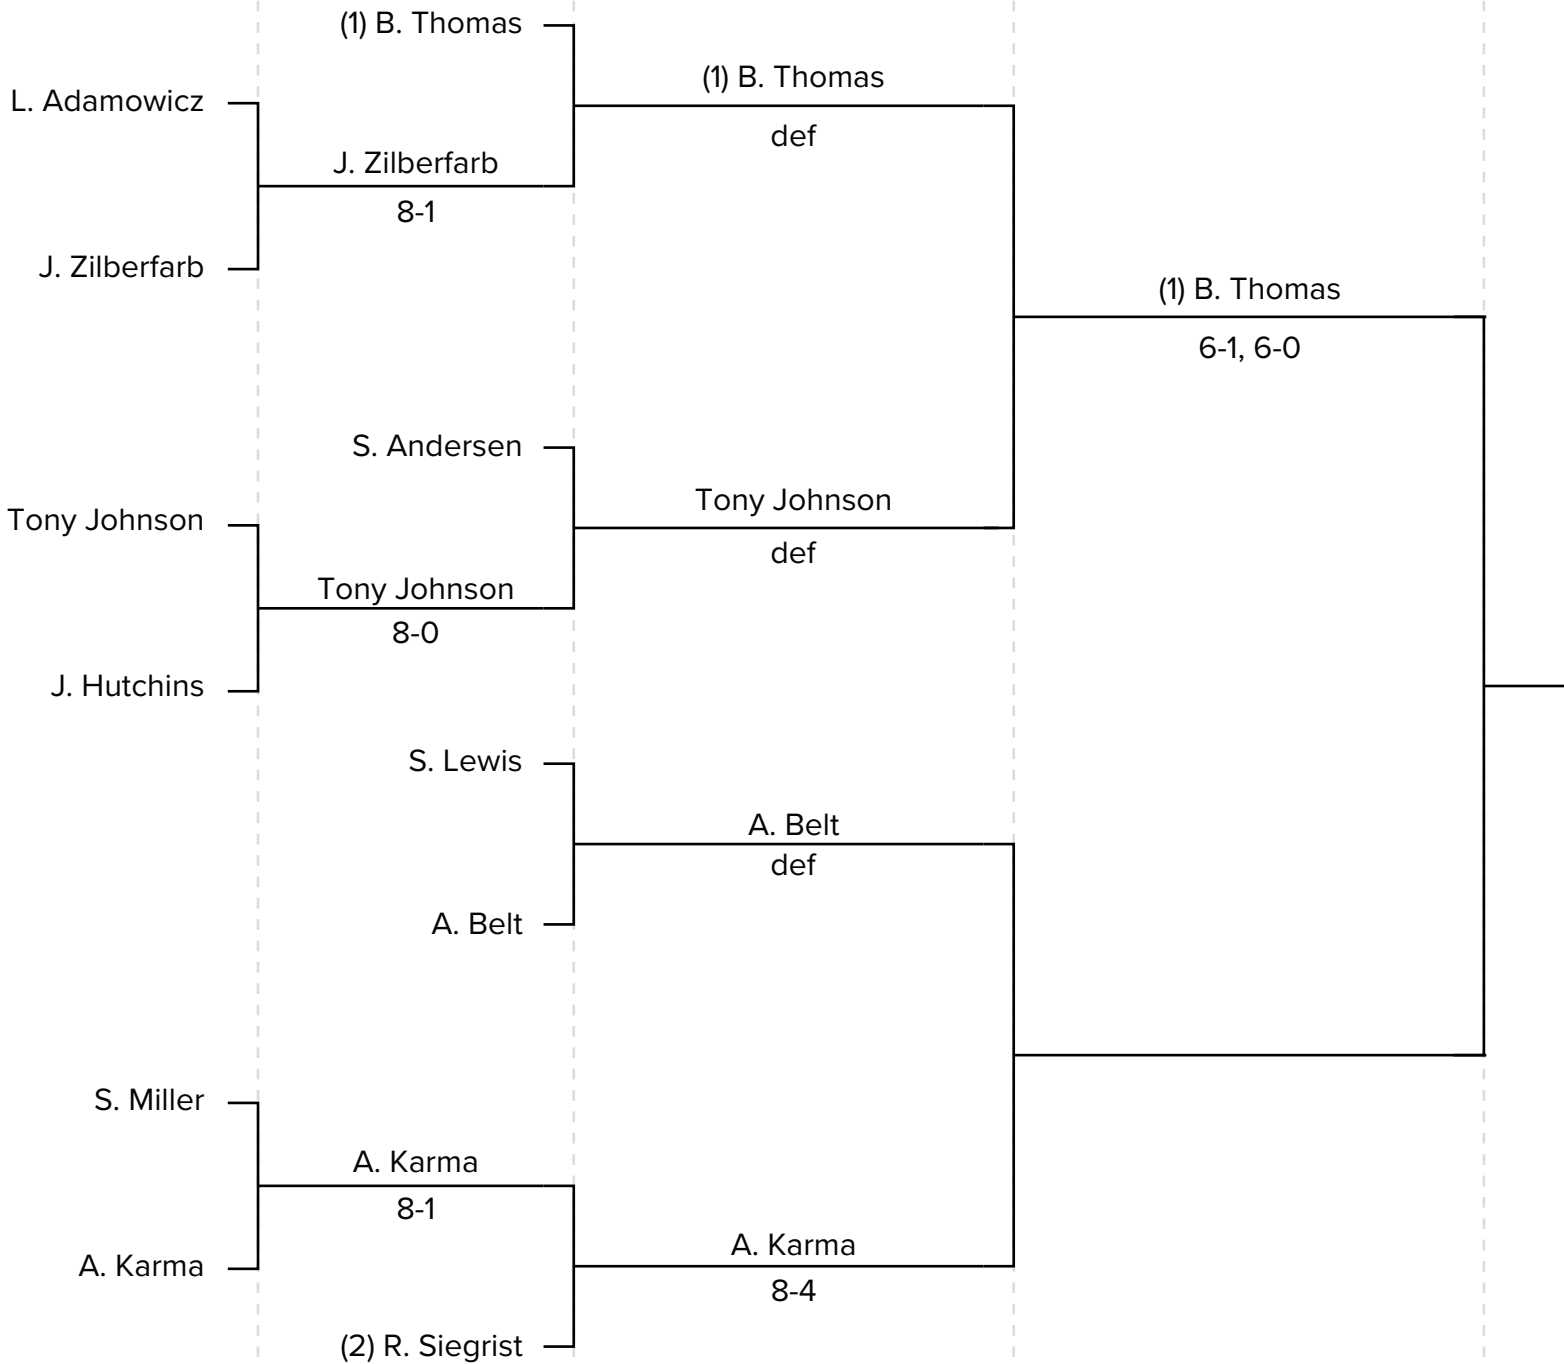

# Men's 65 Singles

Mike Glew  
miglew@cisco.com

RD16 BY 3/8

QF BY 3/29

SF BY 4/19

F BY 5/8