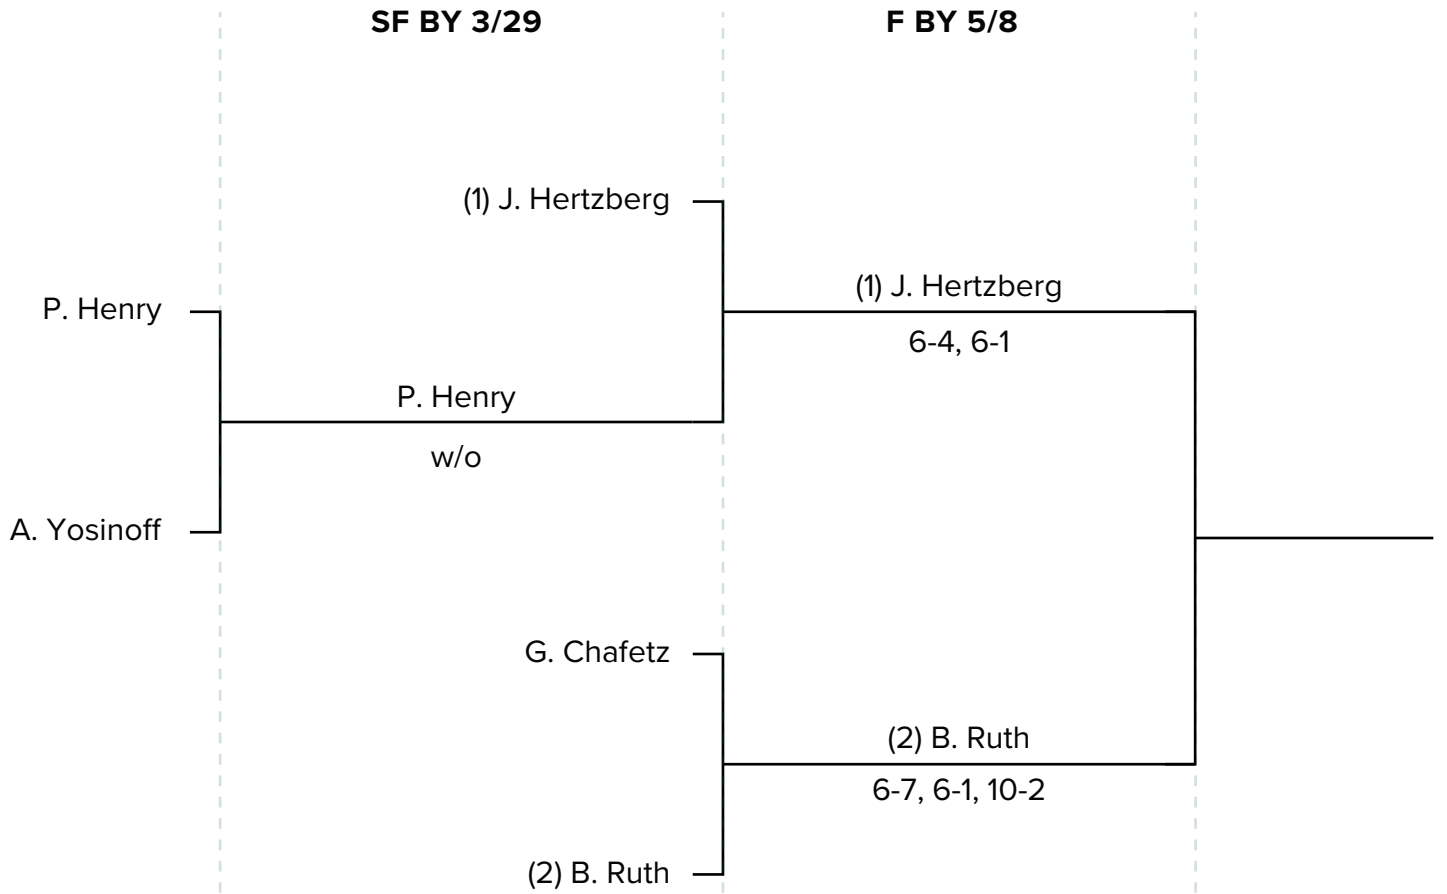

Men's 75 Singles

Evan Lieberman
evanlieb@gmail.com