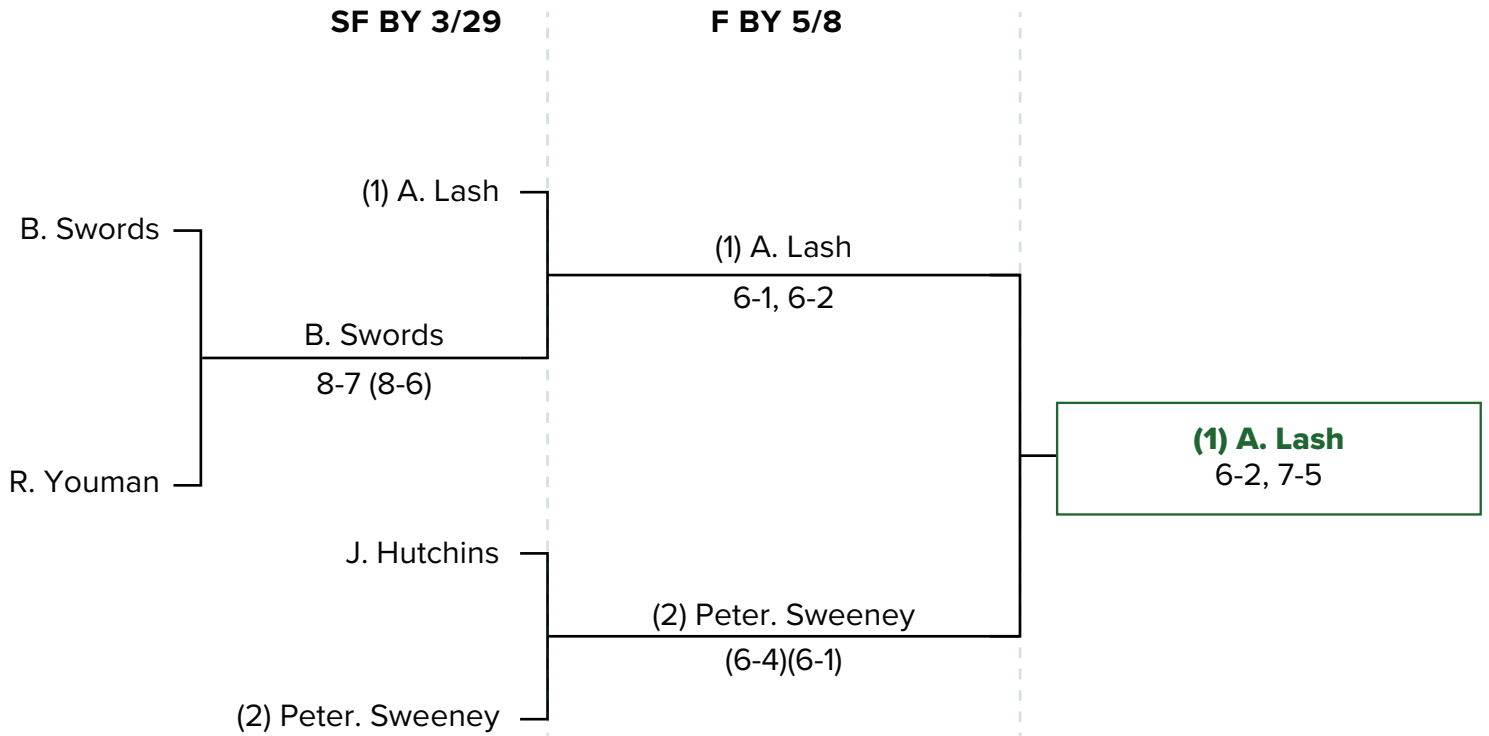

Men's C Singles

Gregg Shapiro
greggshapiro2@gmail.com