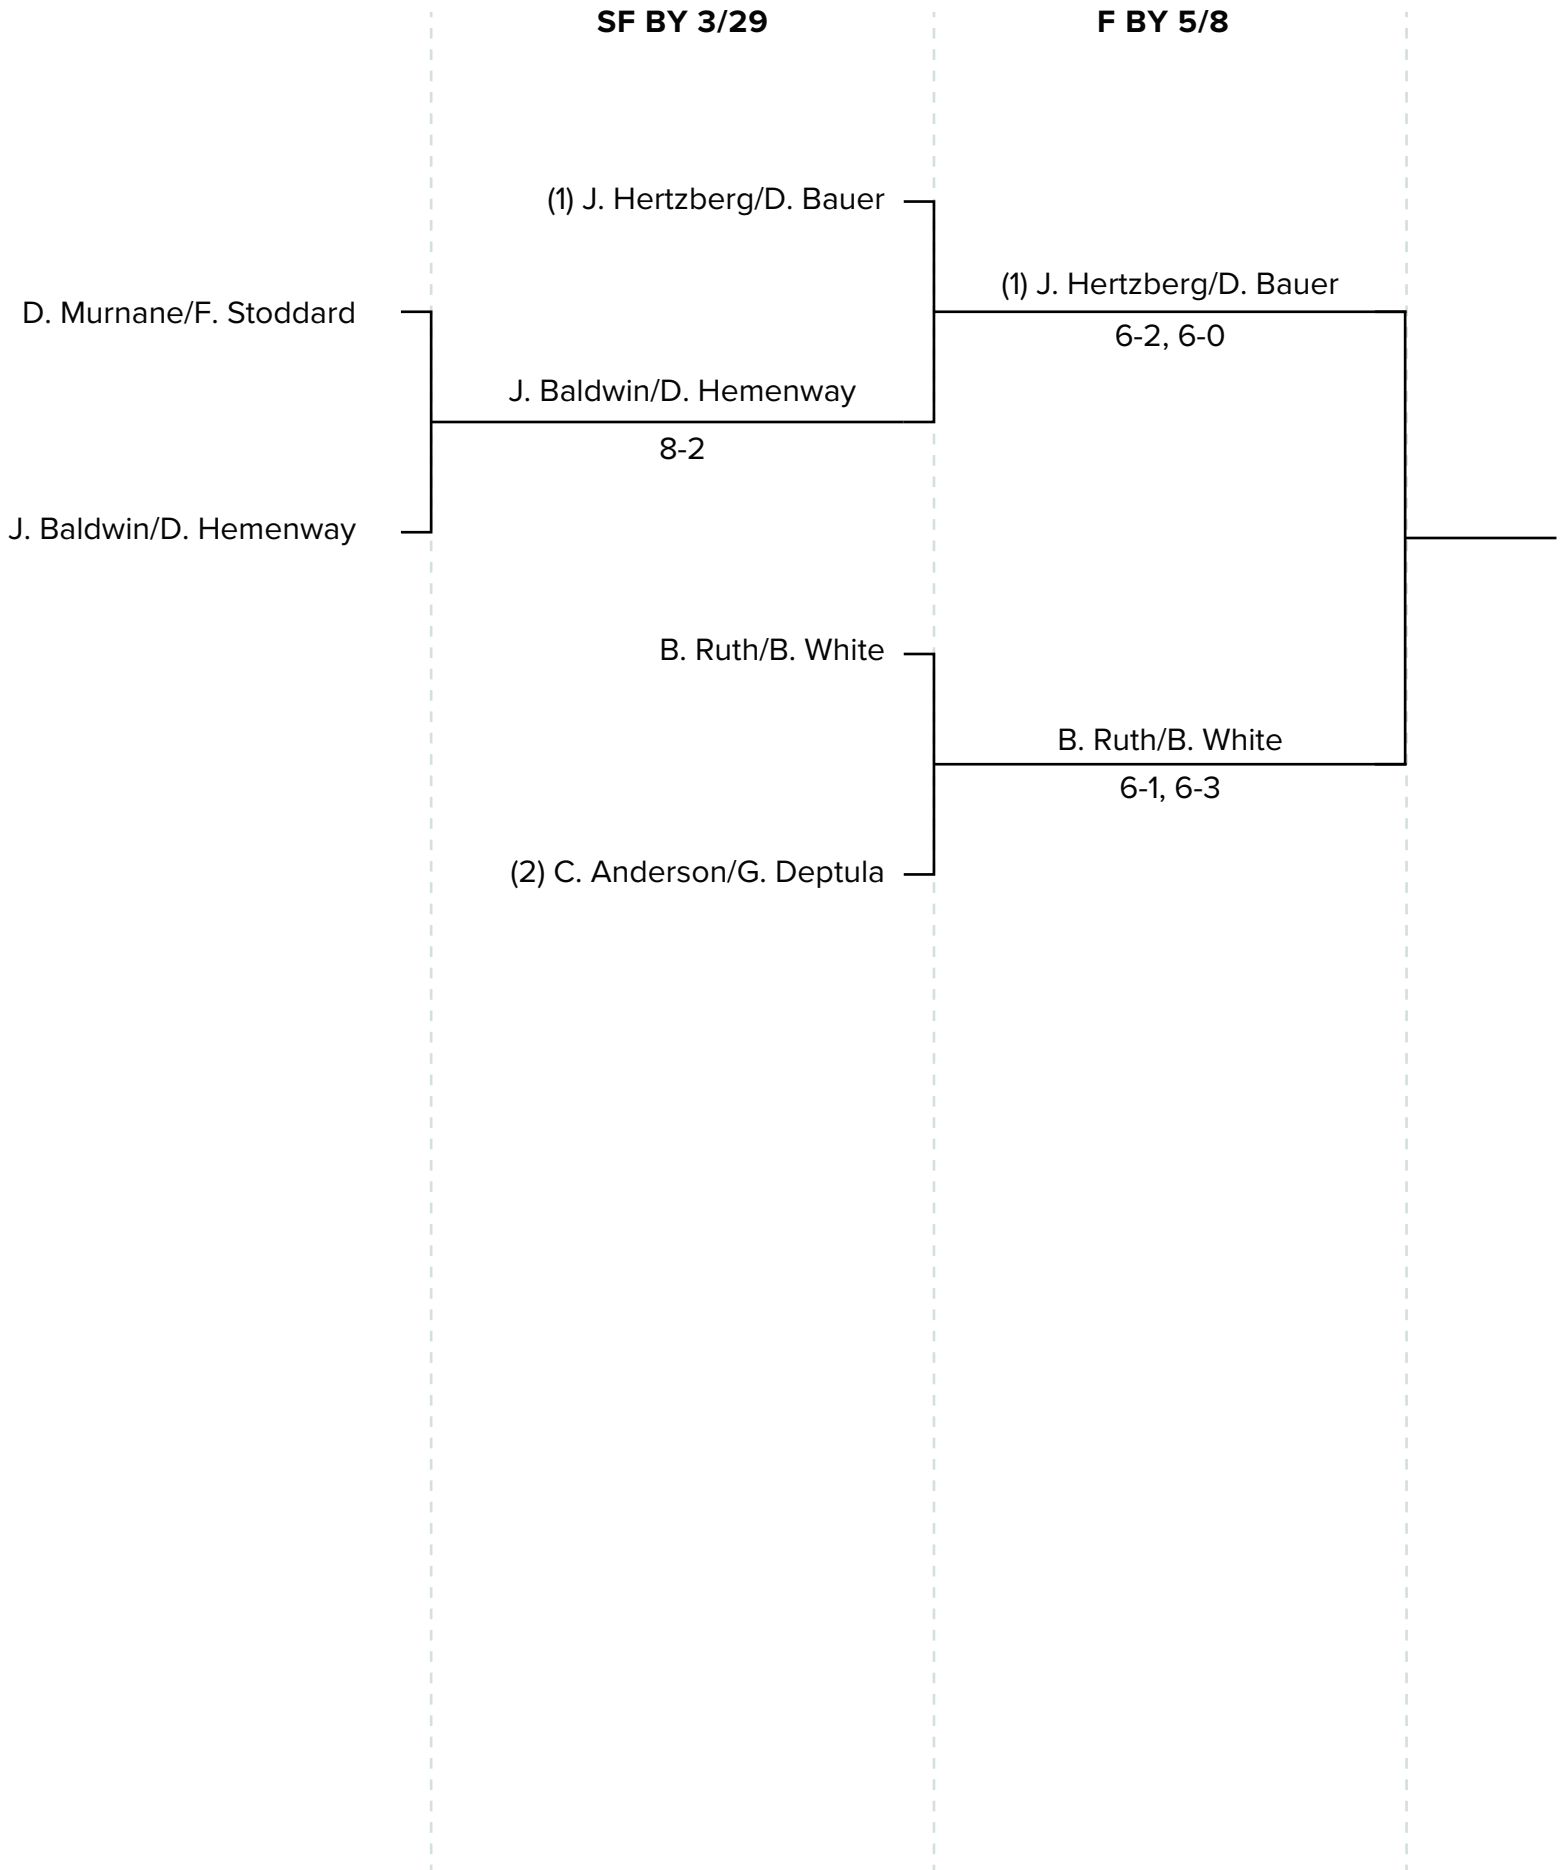

Men's 75 Doubles

Steve Lewis
scmlewis@comcast.net