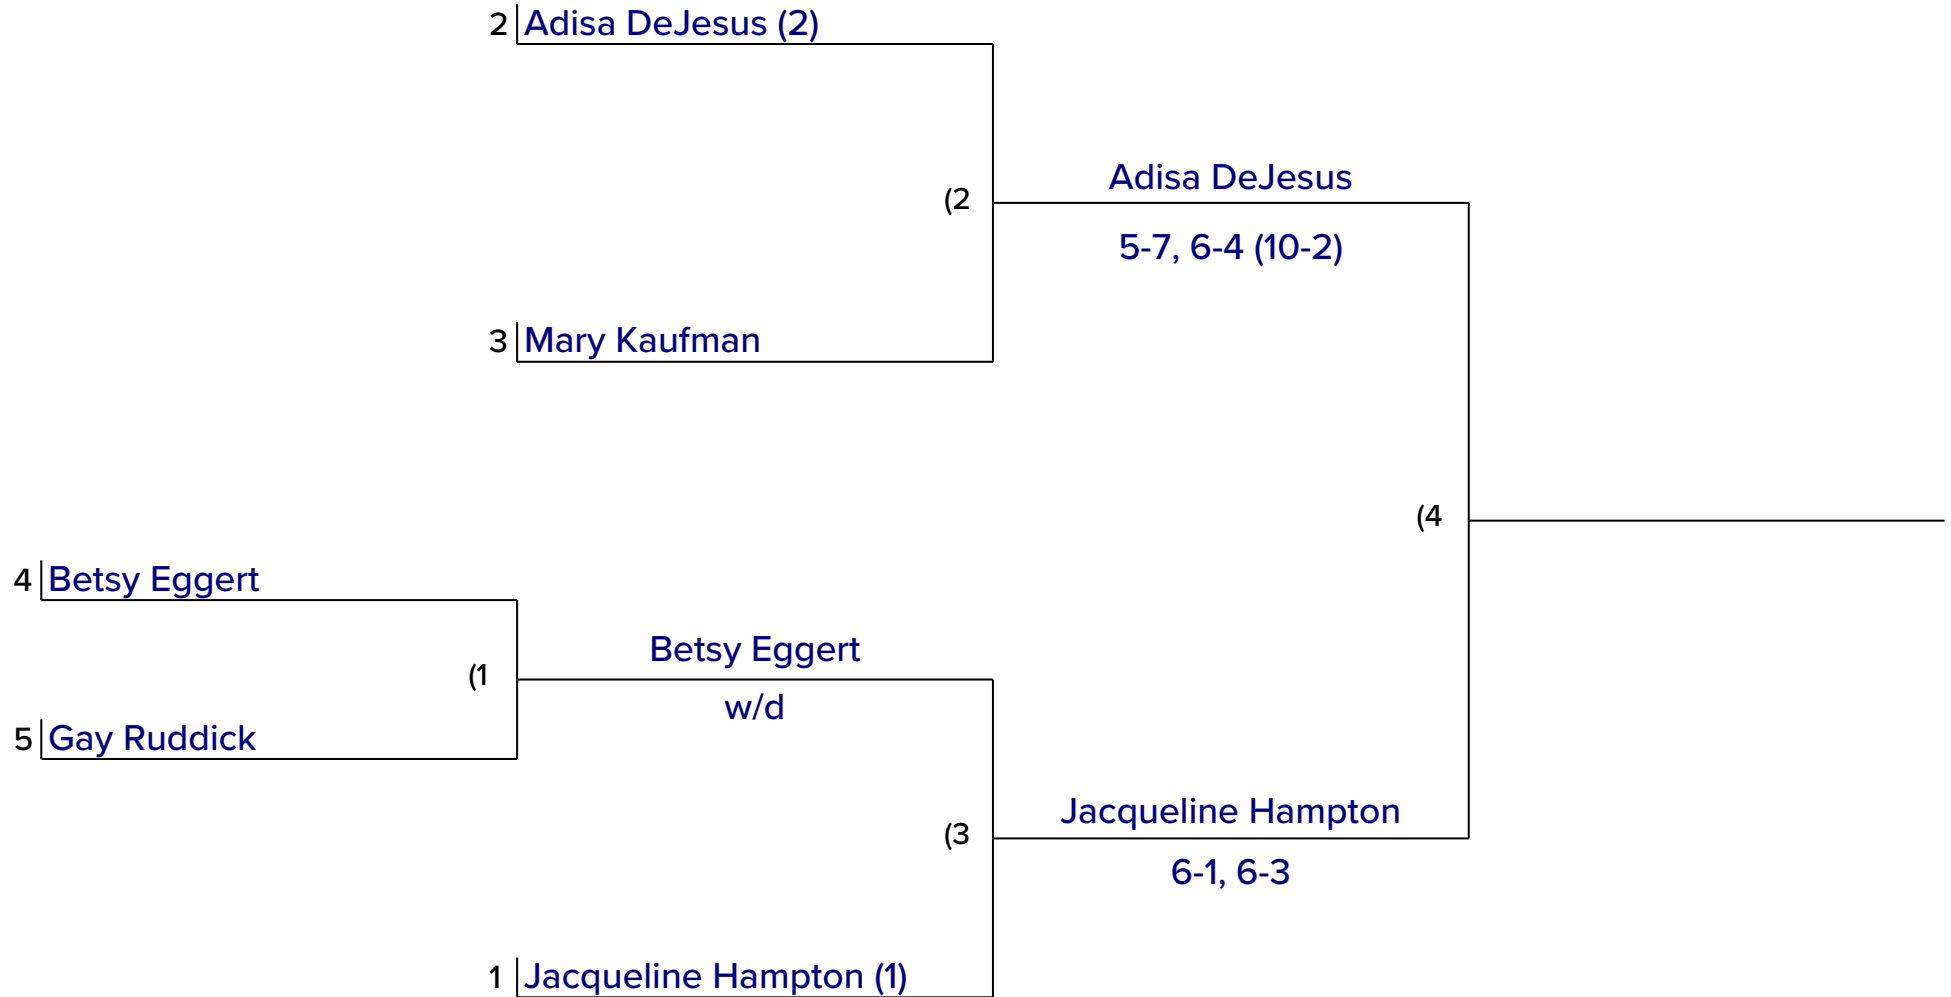

Women's B Singles

PLAY BY:

3/16

4/13

5/4