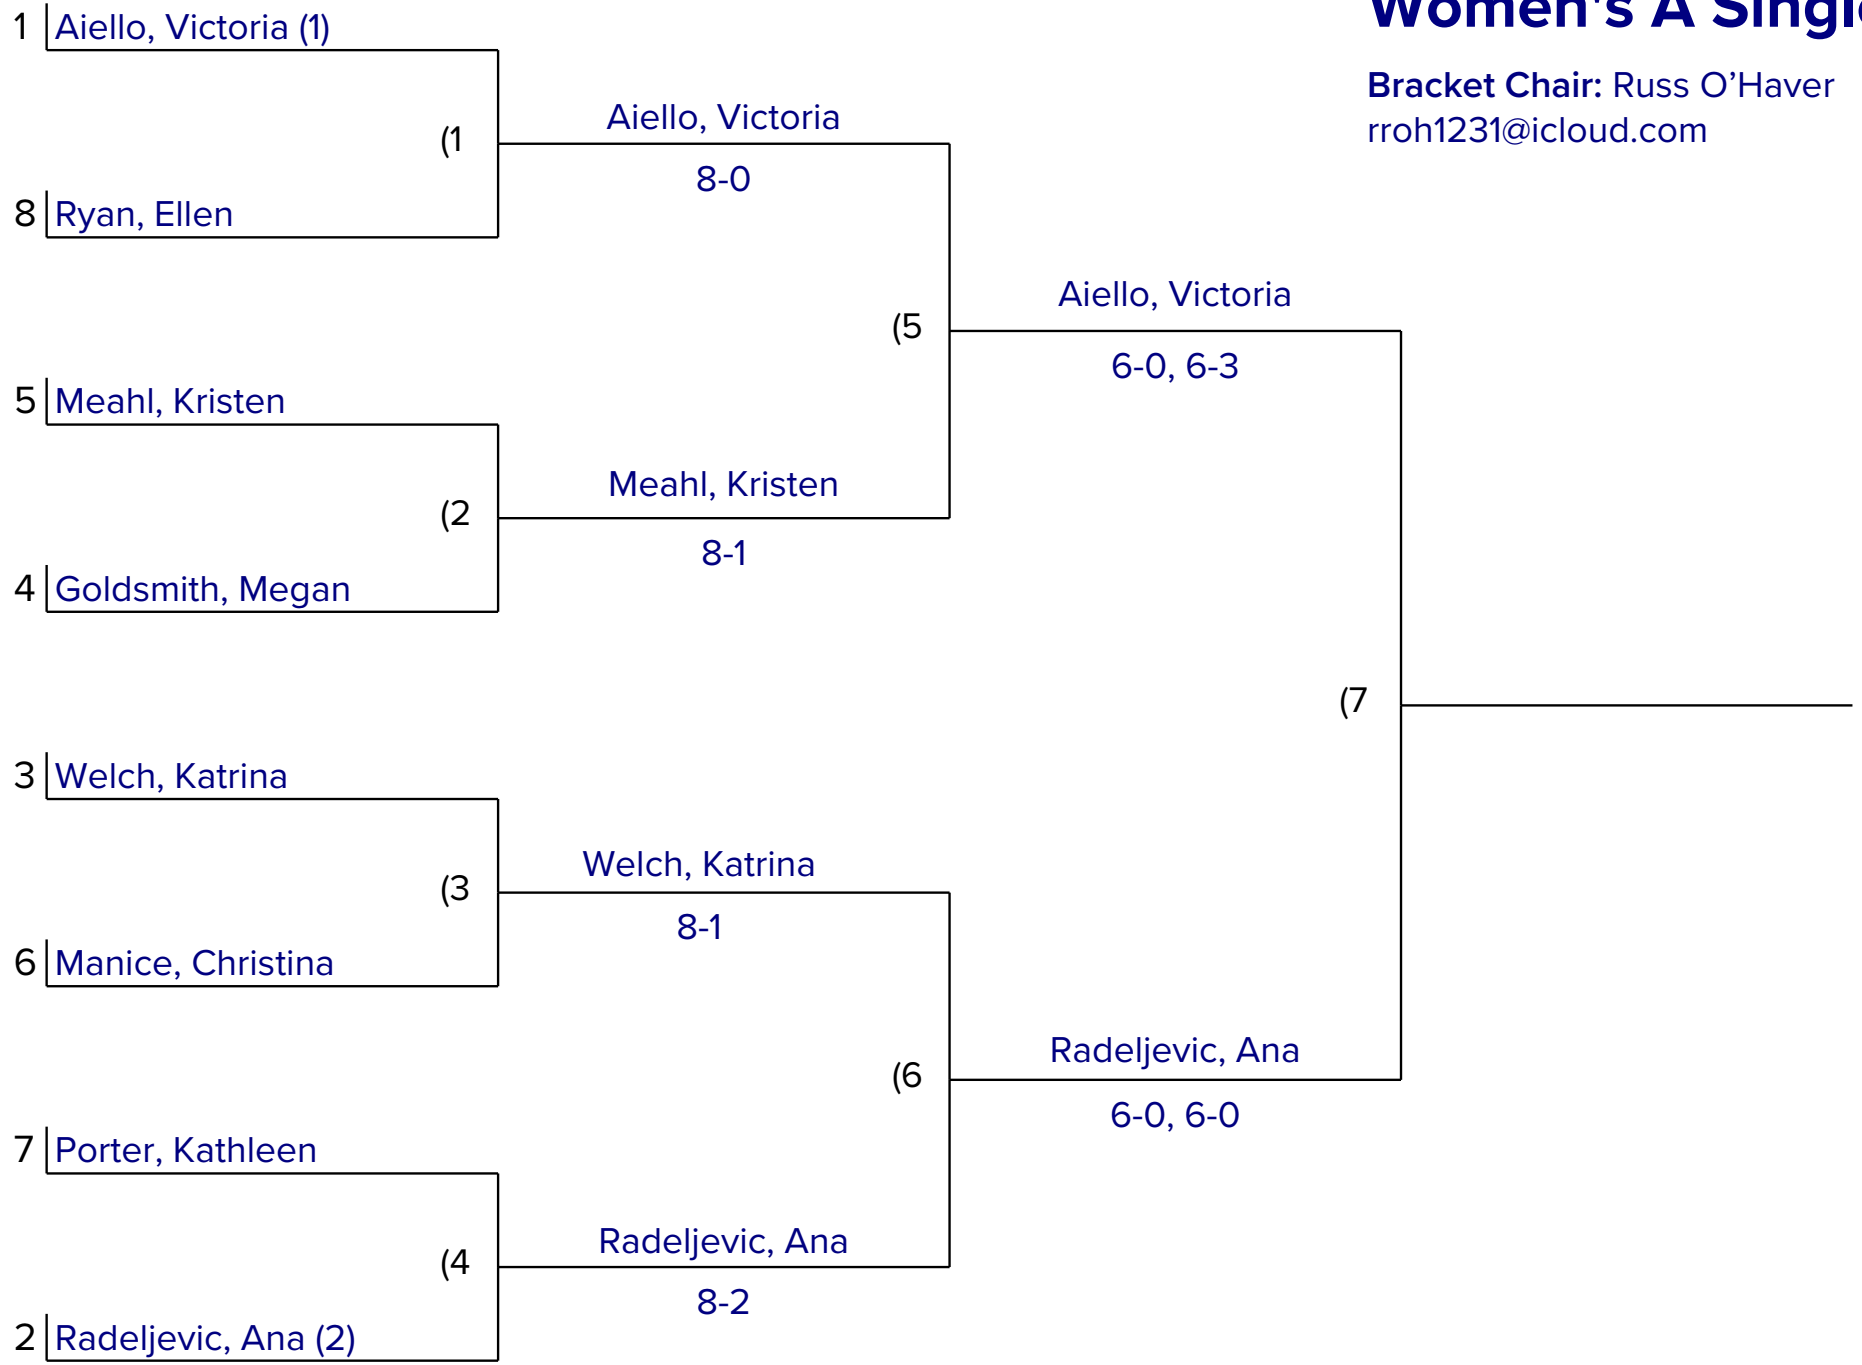

# Women's A Singles

Bracket Chair: Russ O'Haver  
rroh1231@icloud.com

PLAY BY:

3/16

4/13

5/4