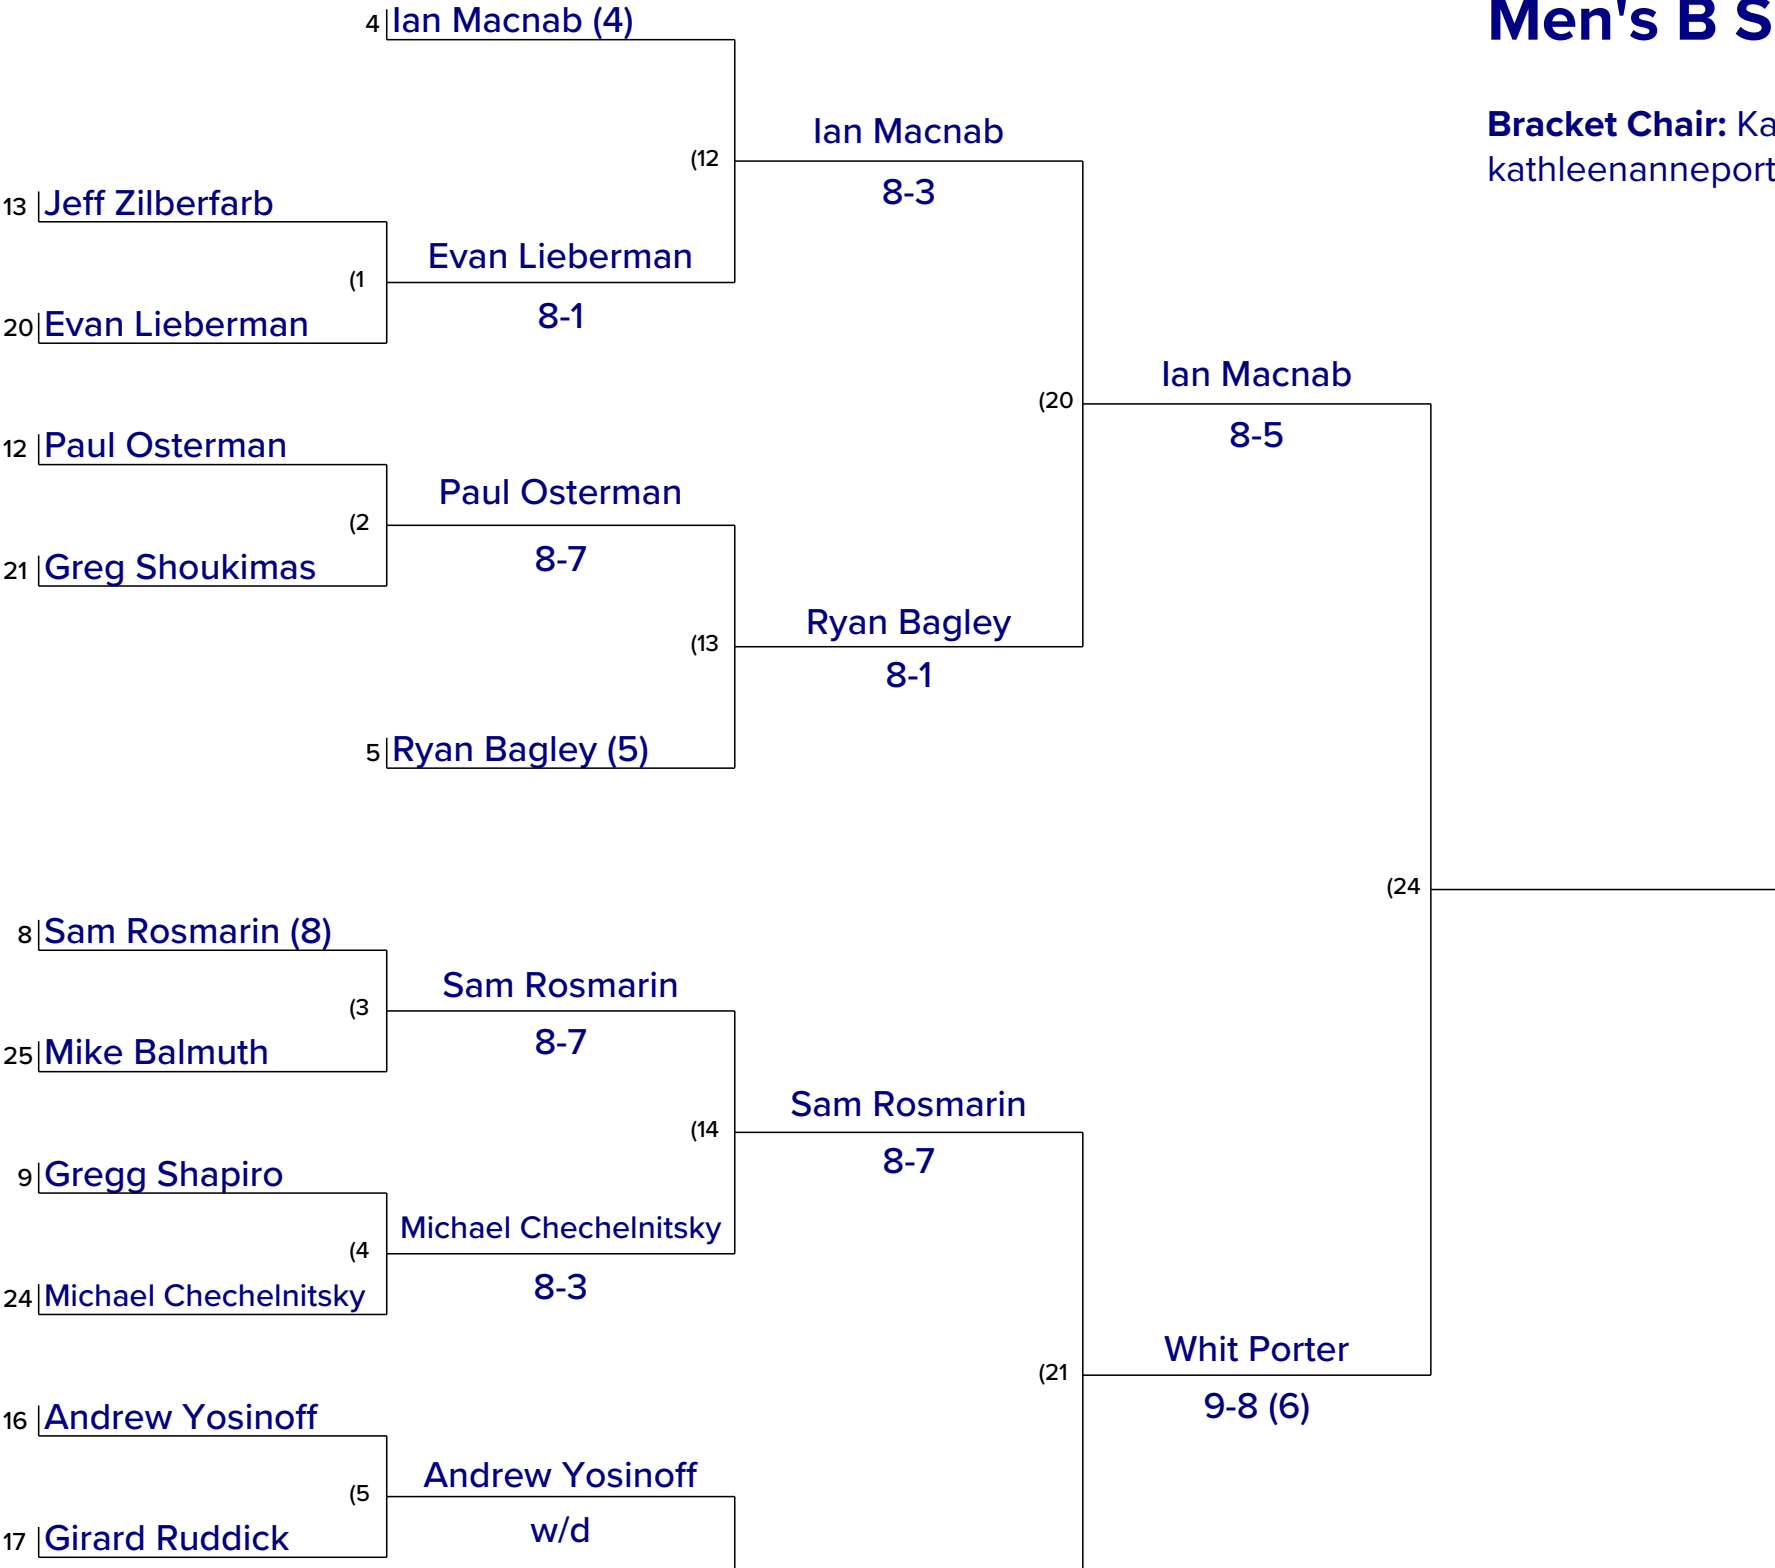

Men's B Singles

Bracket Chair: Kathleen Porter
kathleenanneporter@gmail.com

PLAY BY: