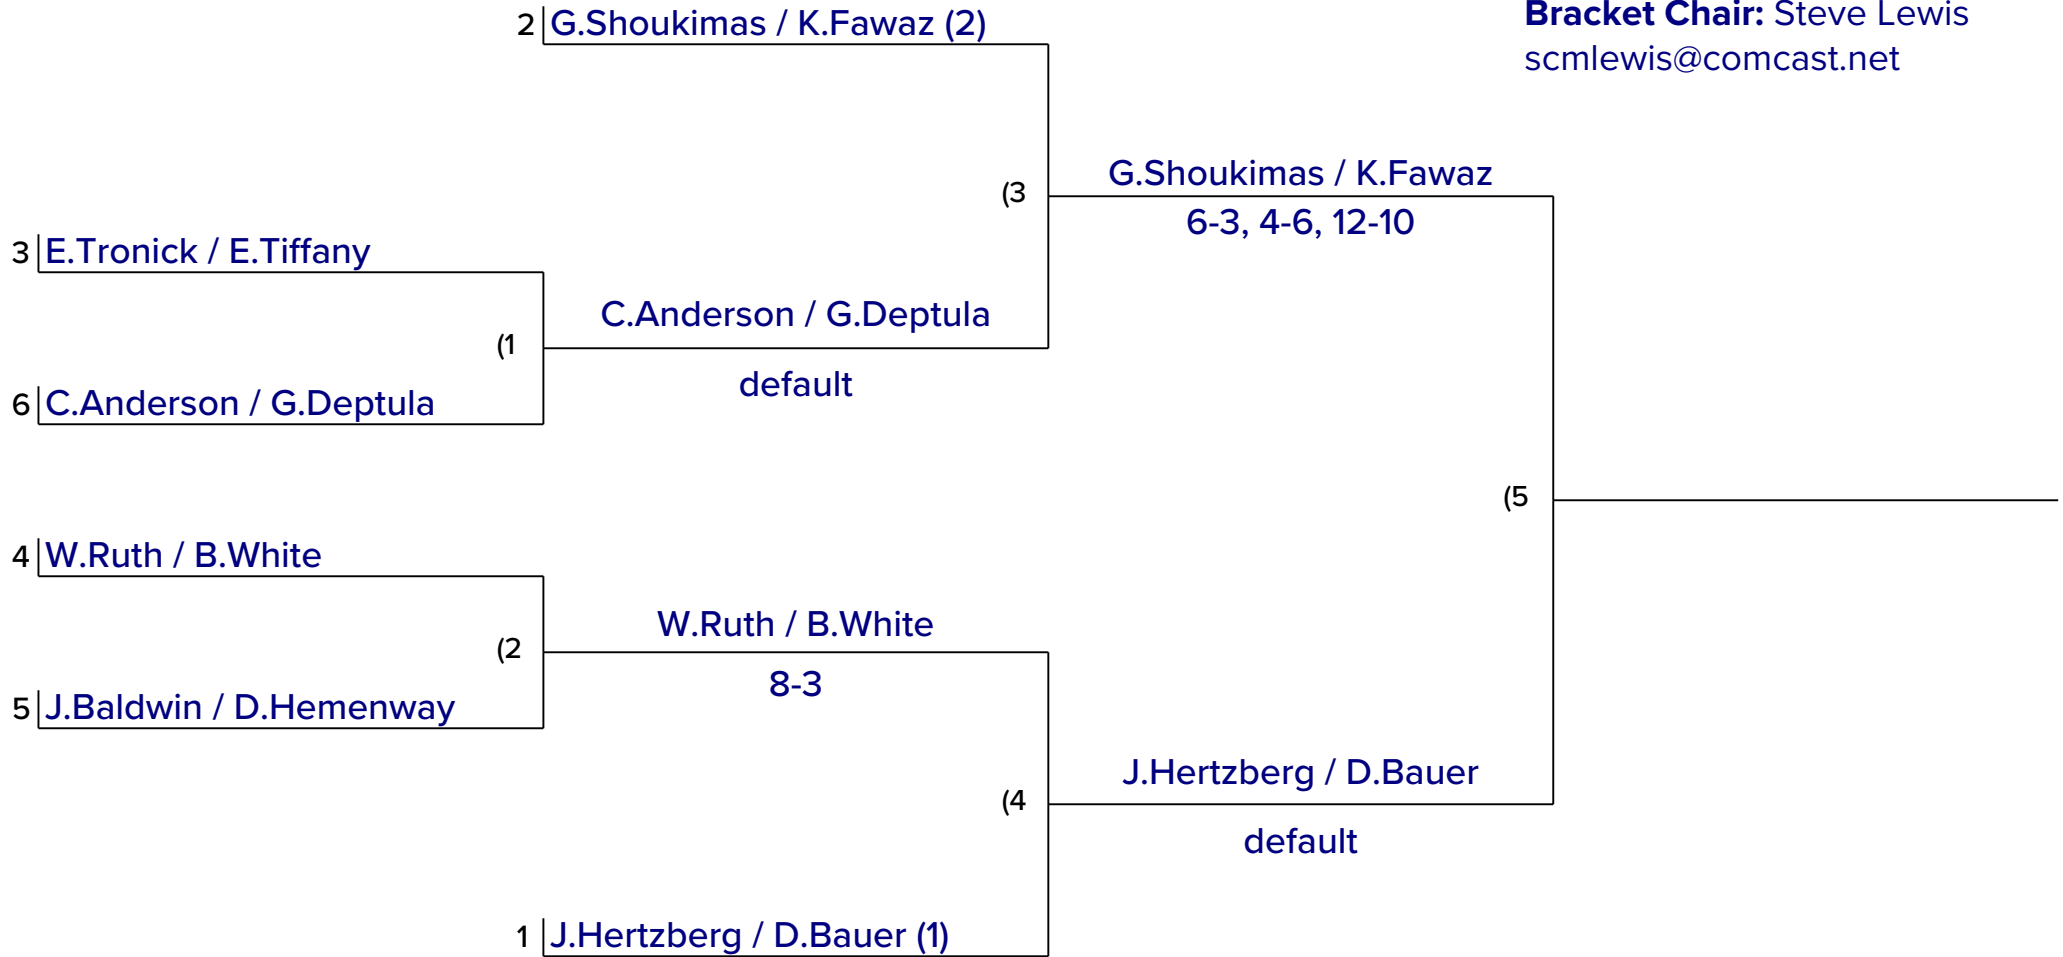

Men's 75 Doubles

Bracket Chair: Steve Lewis
scmlewis@comcast.net

PLAY BY:

3/16

4/13

5/4