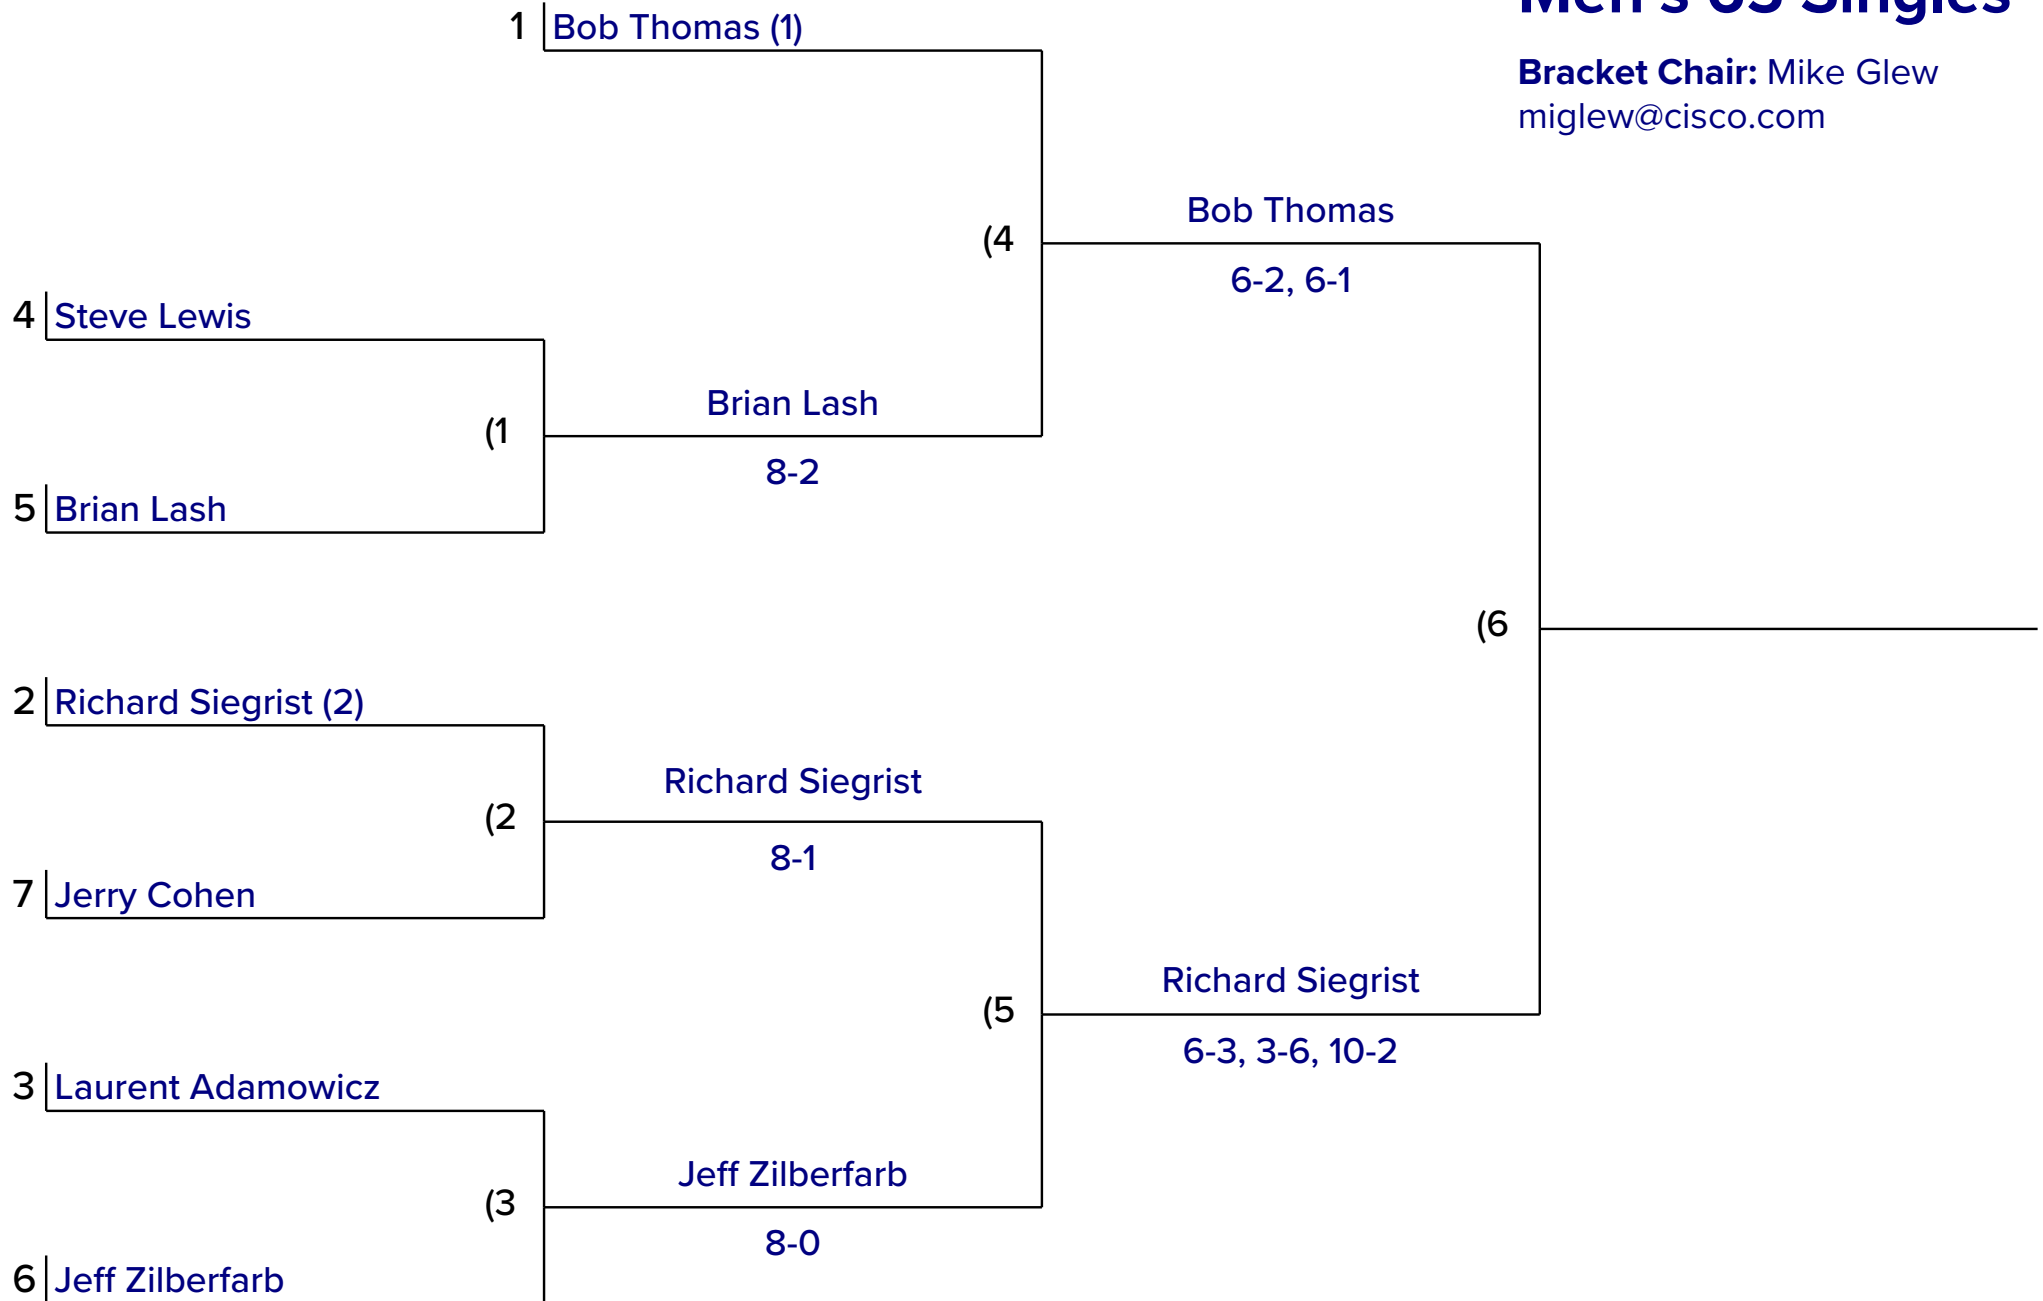

# Men's 65 Singles

Bracket Chair: Mike Glew  
miglew@cisco.com

PLAY BY:

3/16

4/13

5/4