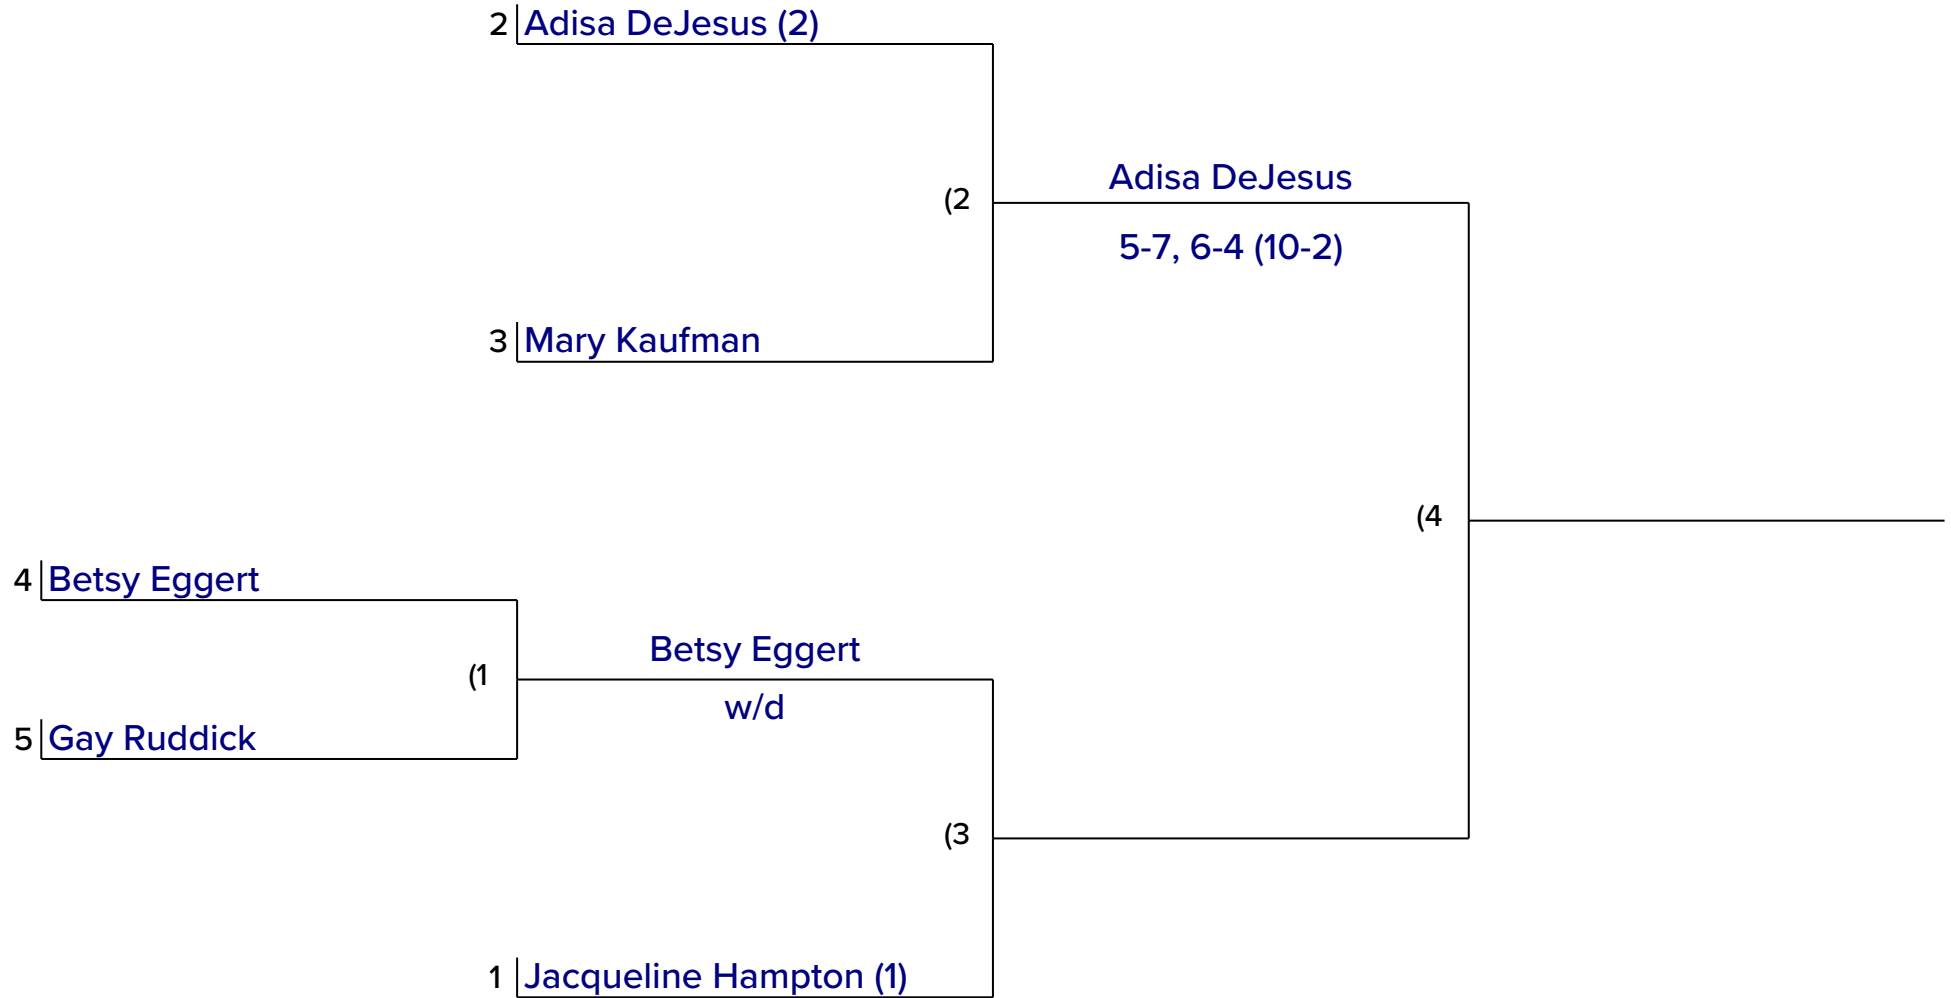

Women's B Singles

PLAY BY:

3/16

4/13

5/4