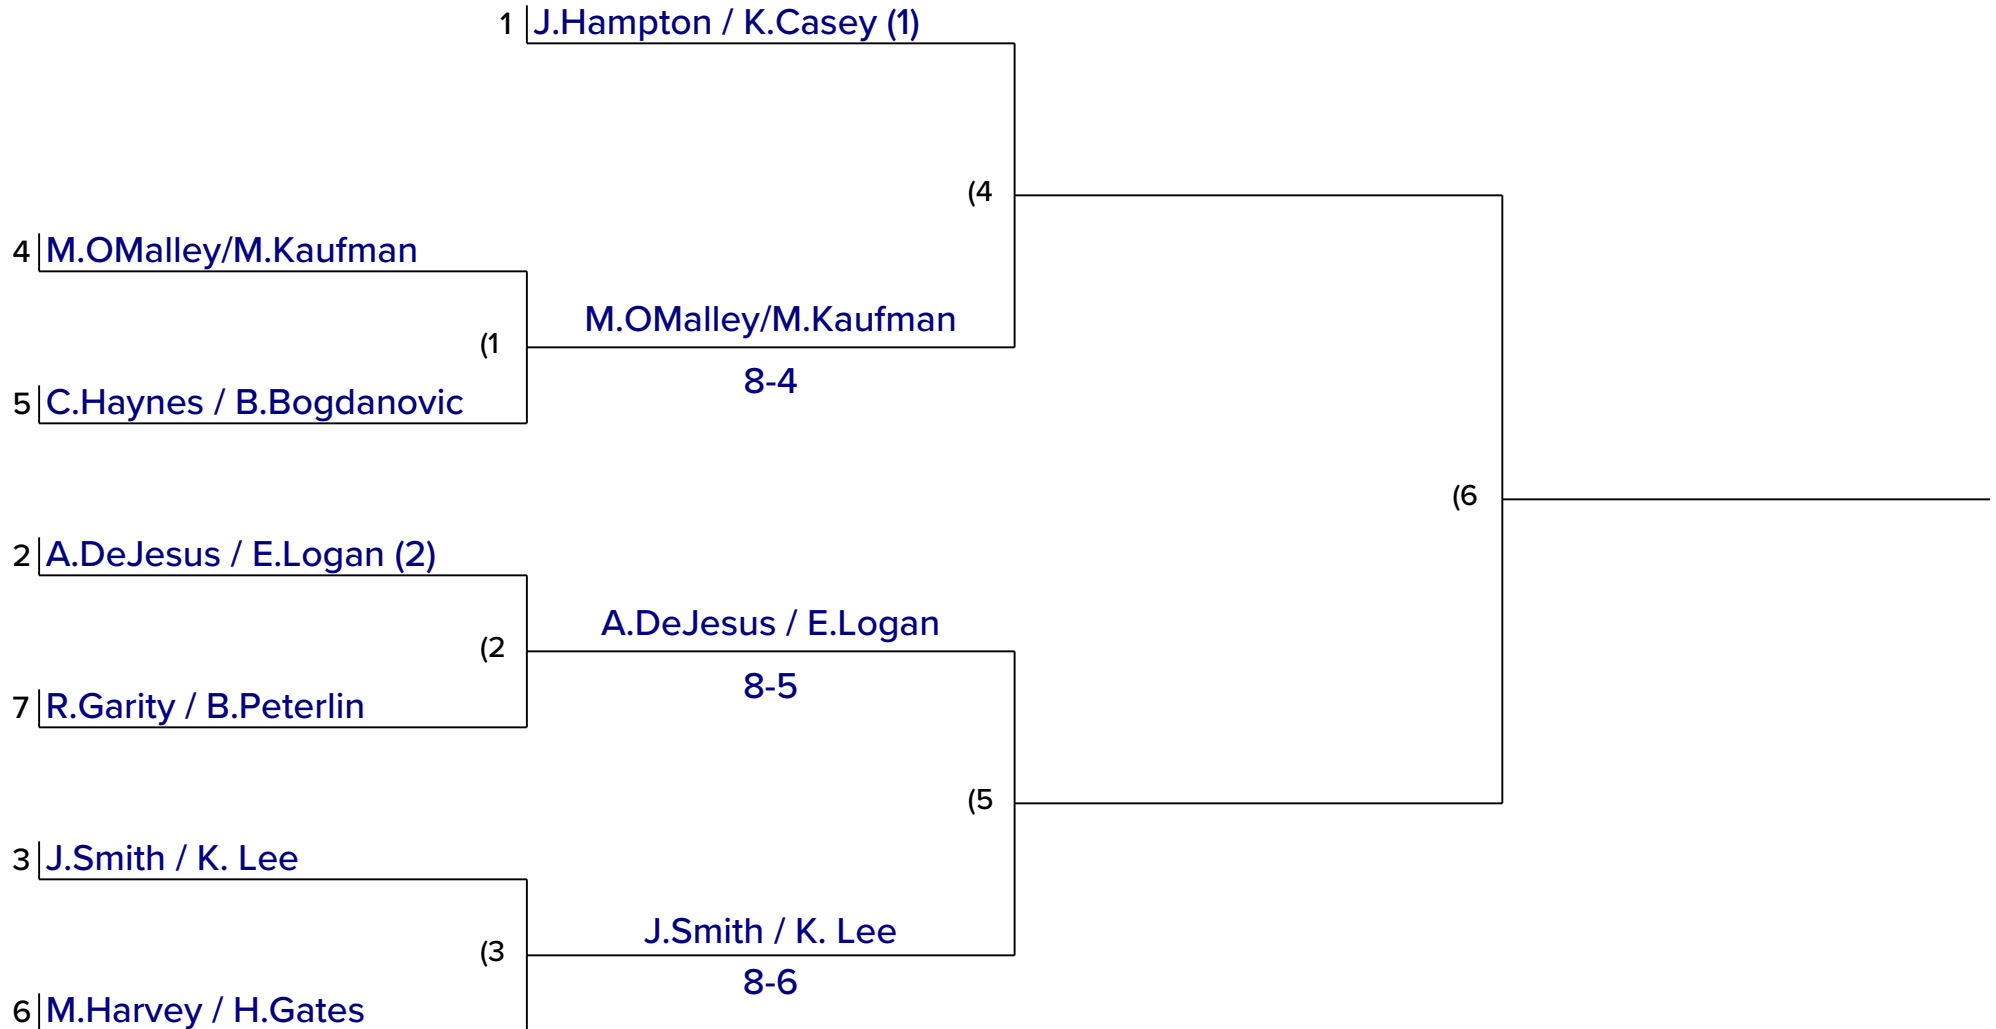

Women's B Doubles

PLAY BY:

3/16

4/13

5/4