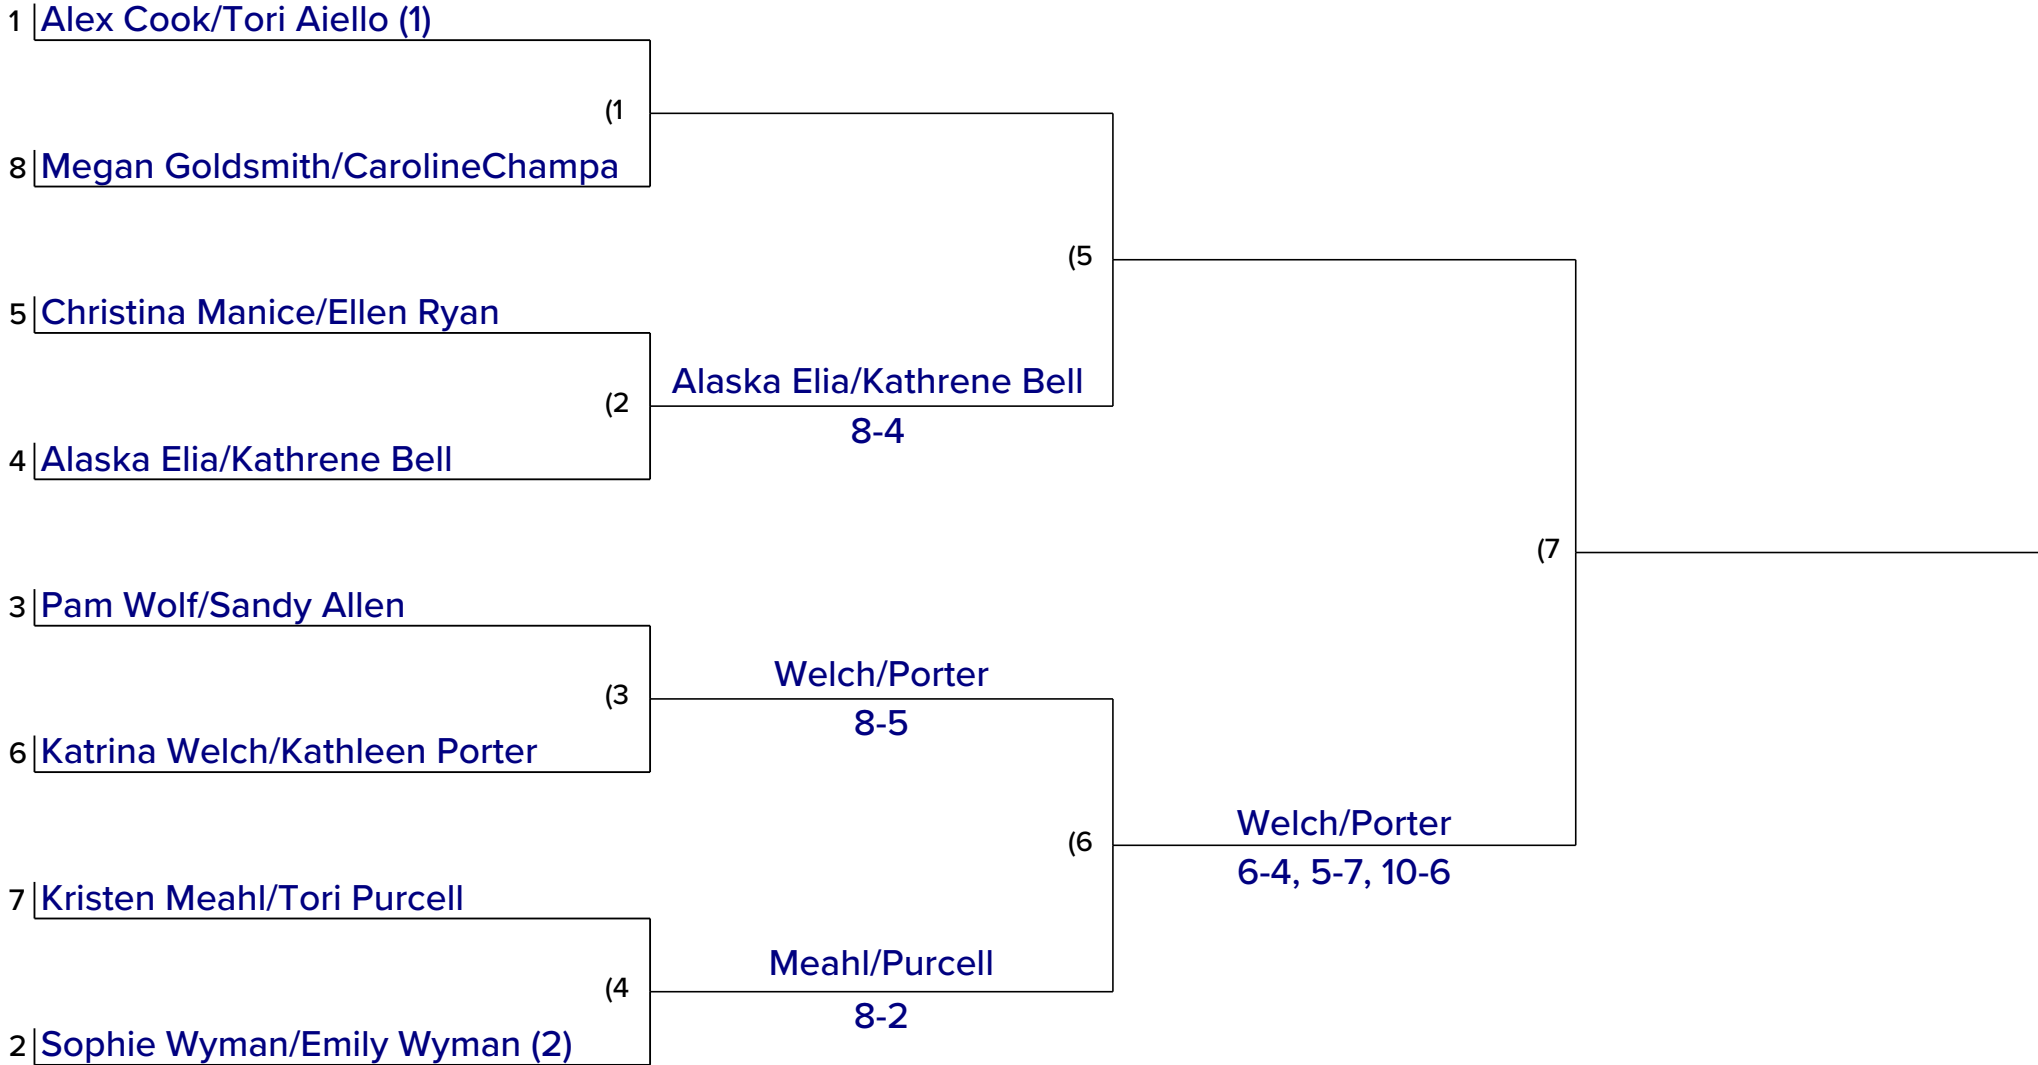

# Women's A Doubles

PLAY BY:

3/16

4/13

5/4