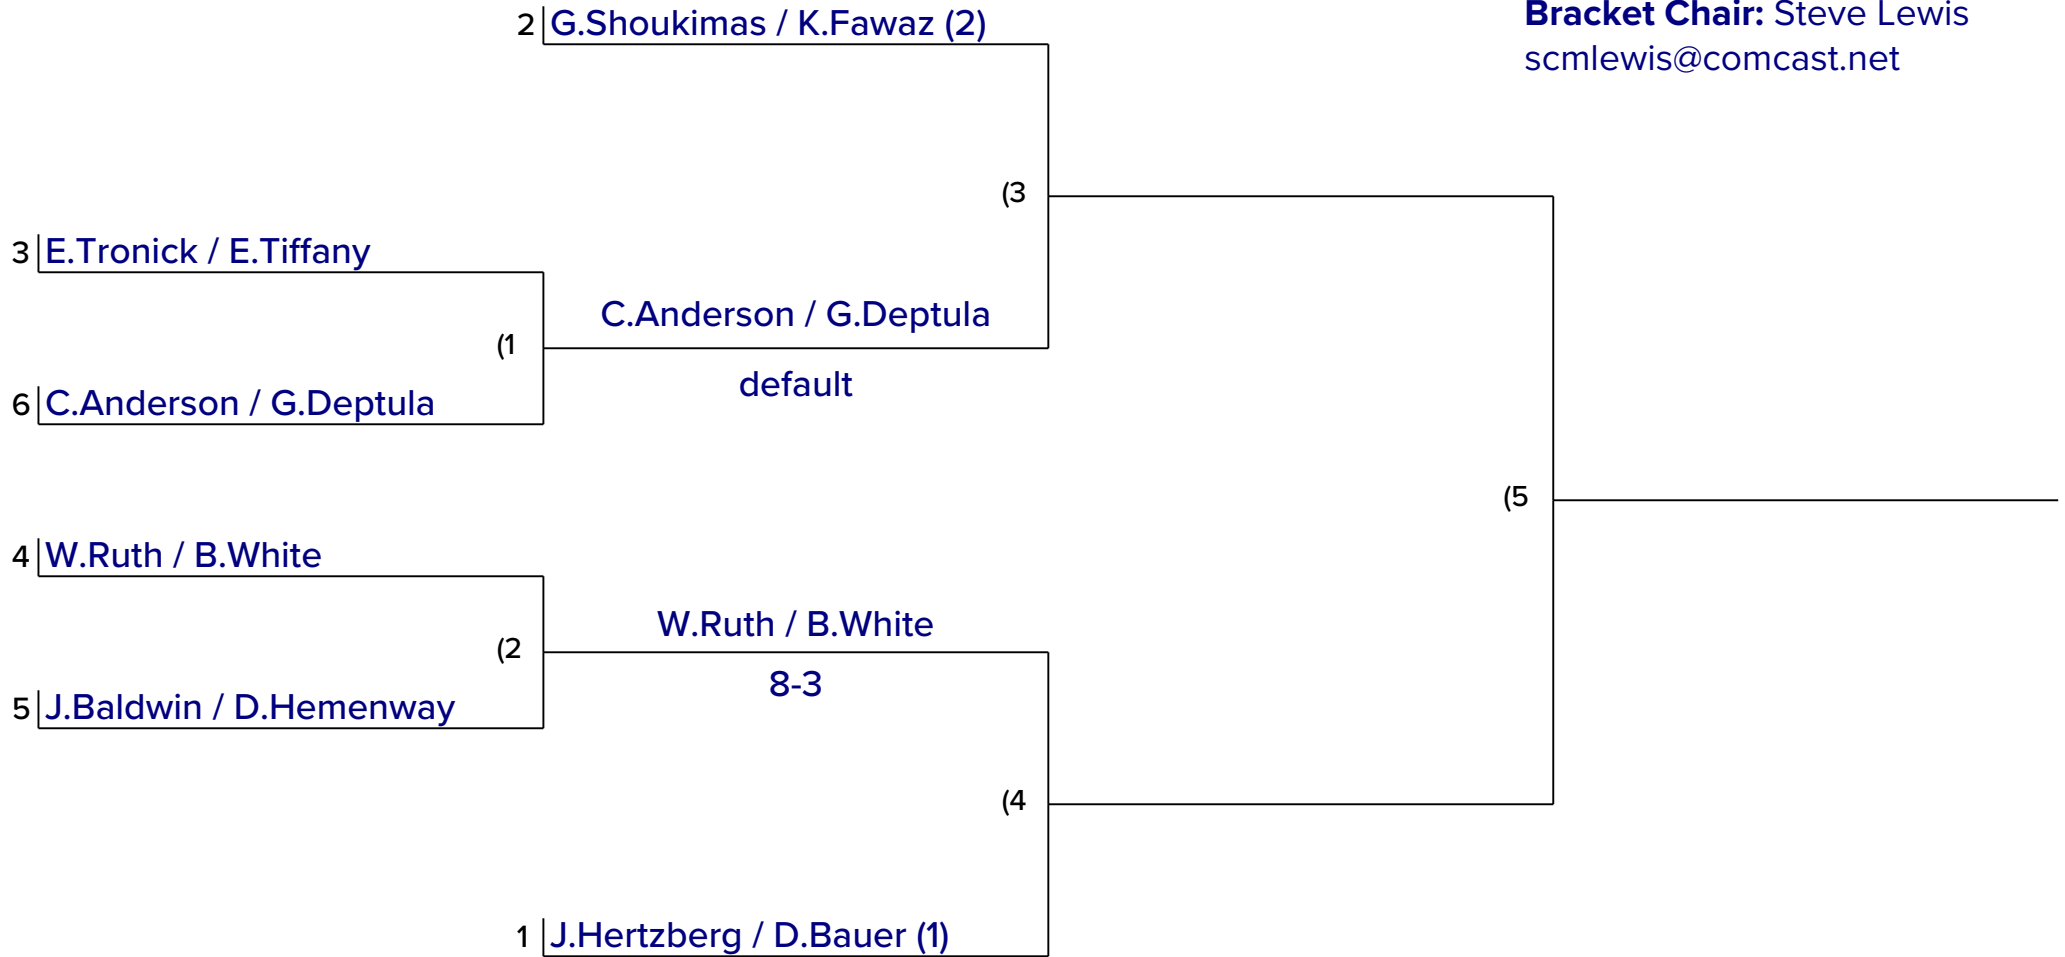

Men's 75 Doubles

Bracket Chair: Steve Lewis
scmlewis@comcast.net

PLAY BY:

3/16

4/13

5/4