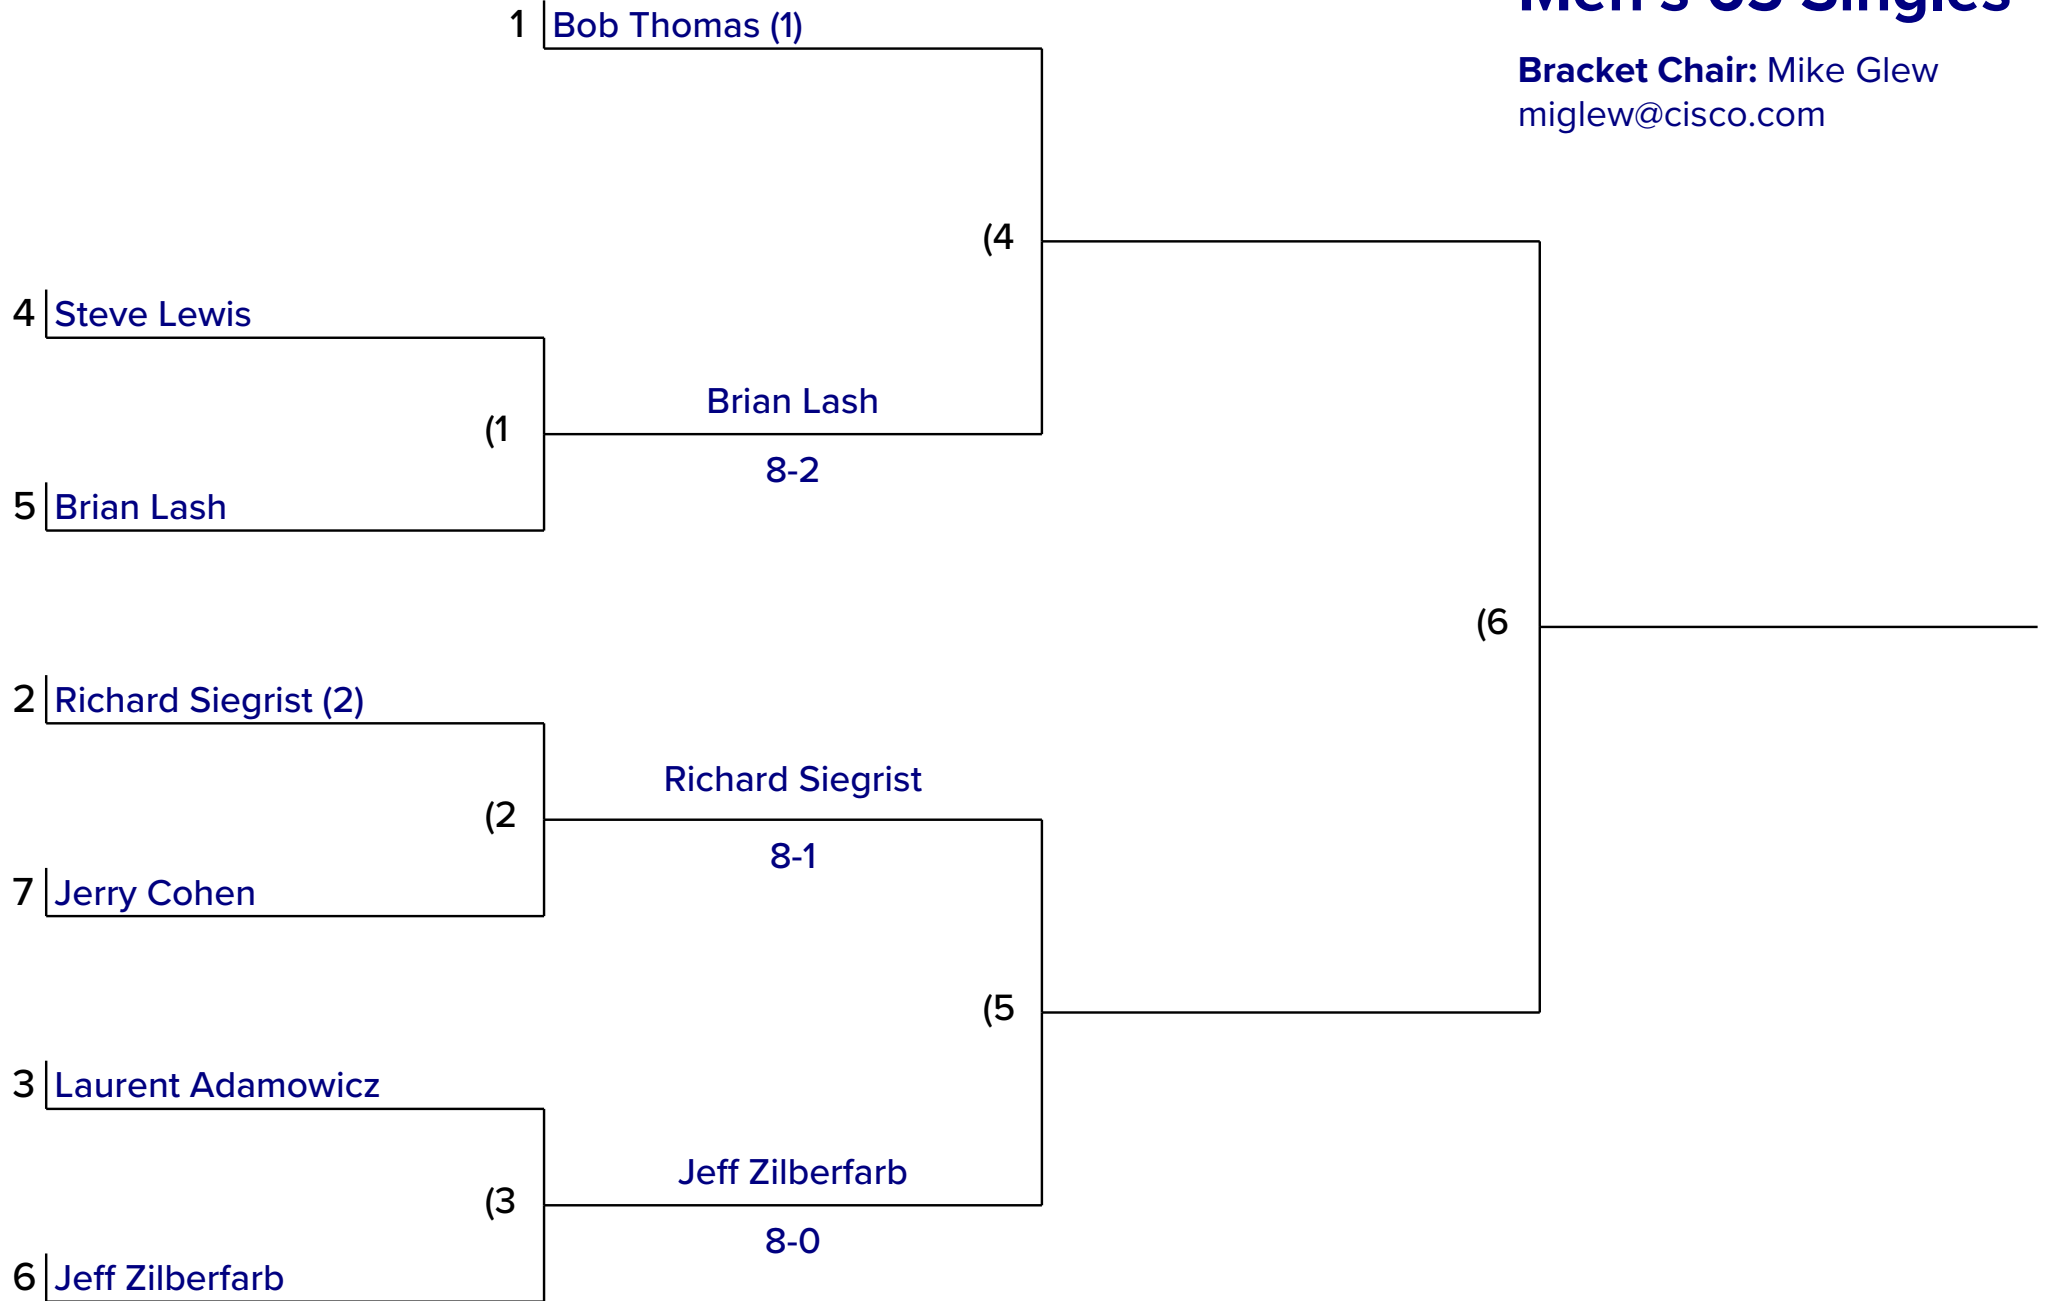

Men's 65 Singles

Bracket Chair: Mike Glew
miglew@cisco.com

PLAY BY:

3/16

4/13

5/4