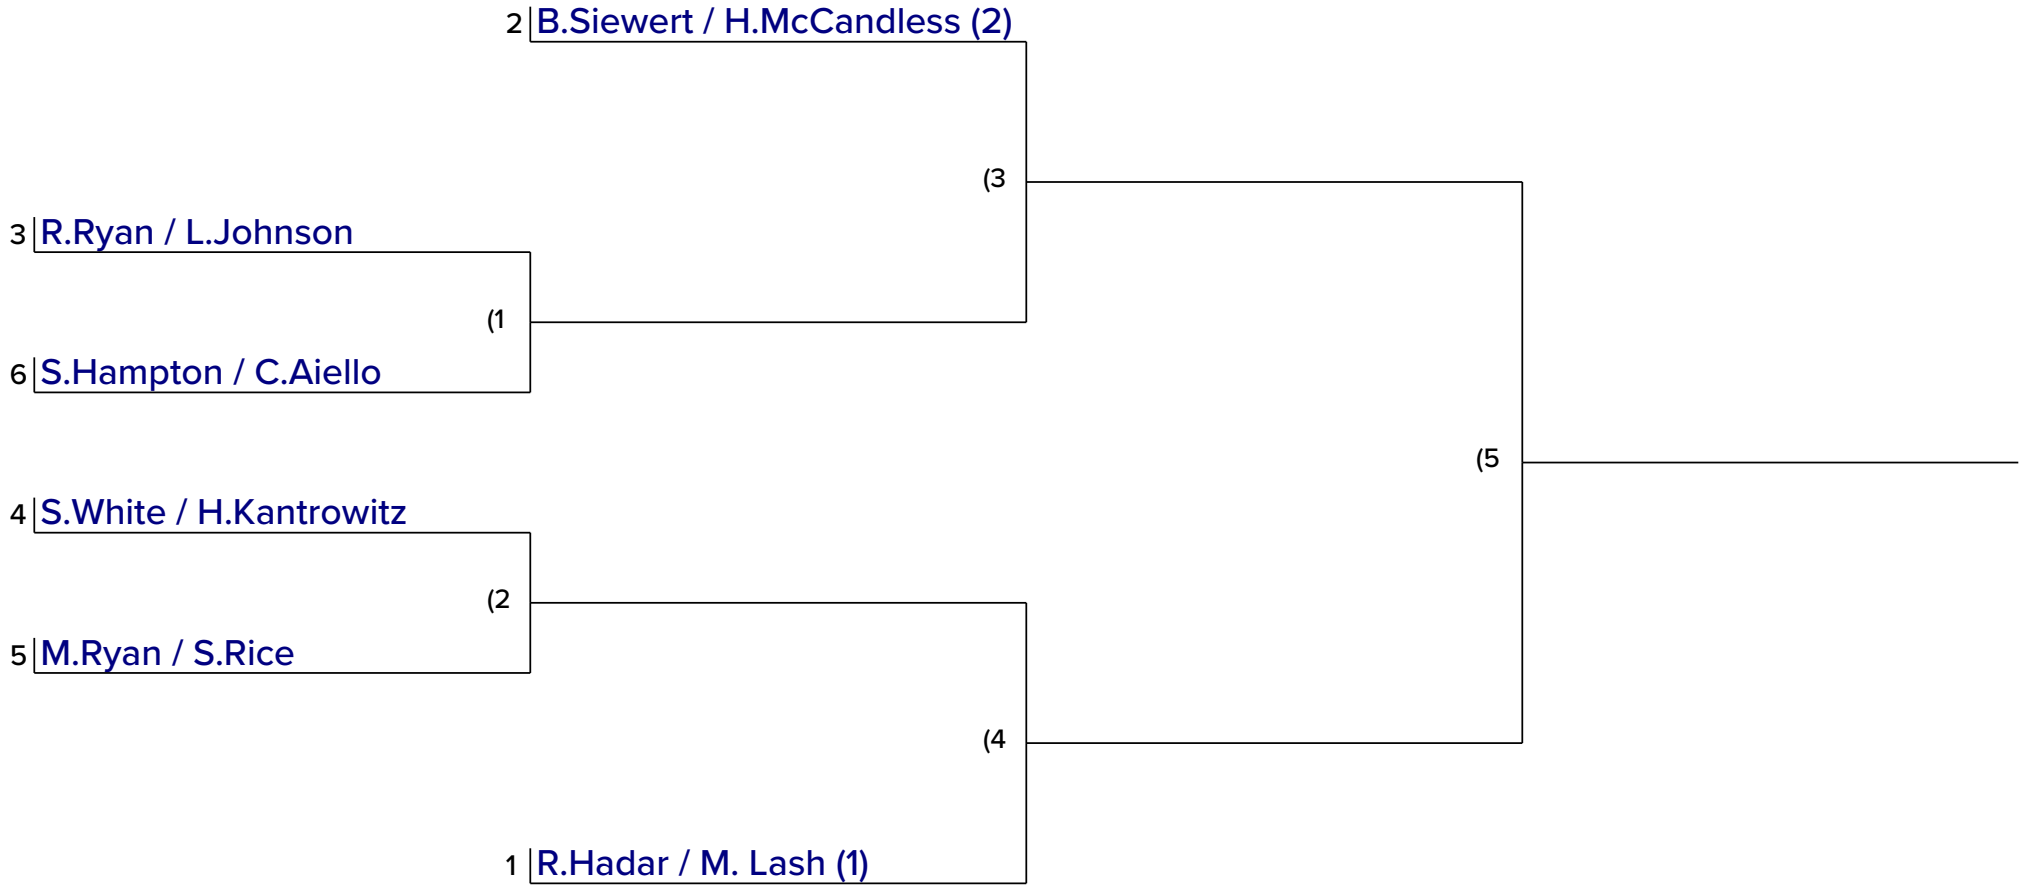

Women's C Doubles

PLAY BY:

3/16

4/13

5/4