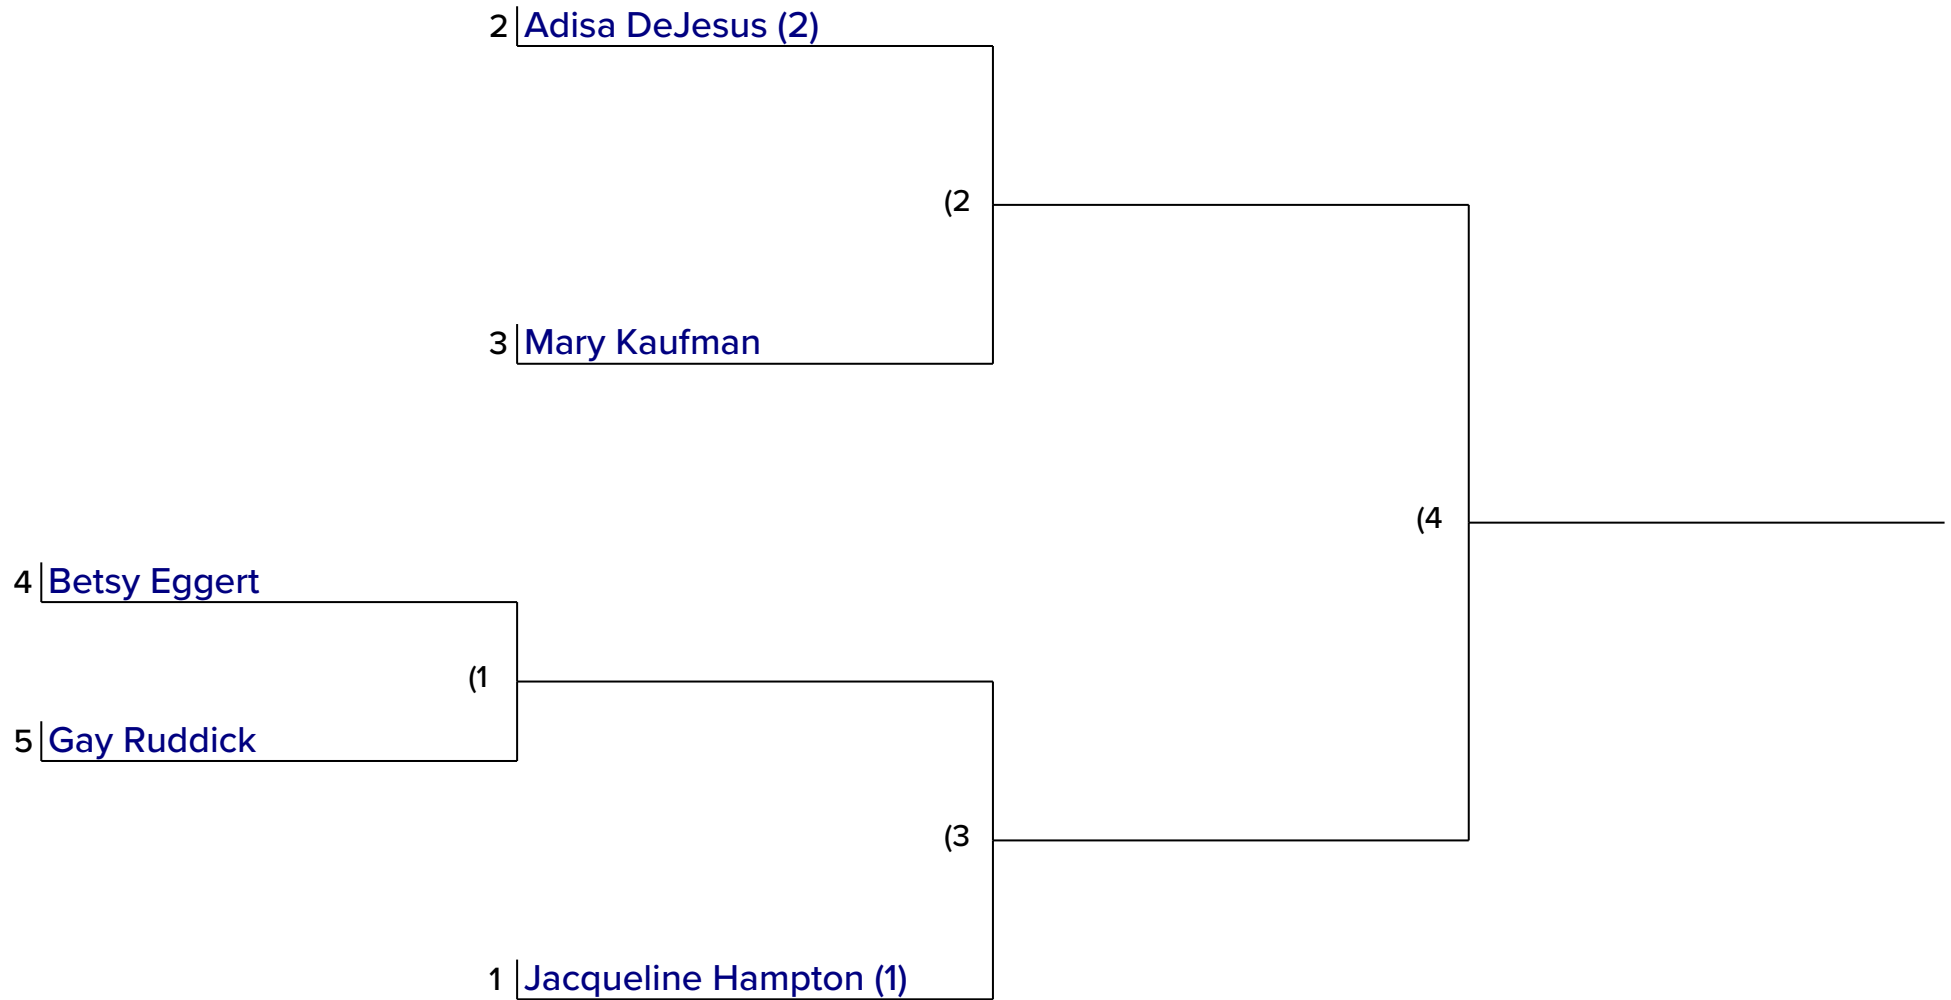

Women's B Singles

PLAY BY:

3/16

4/13

5/4