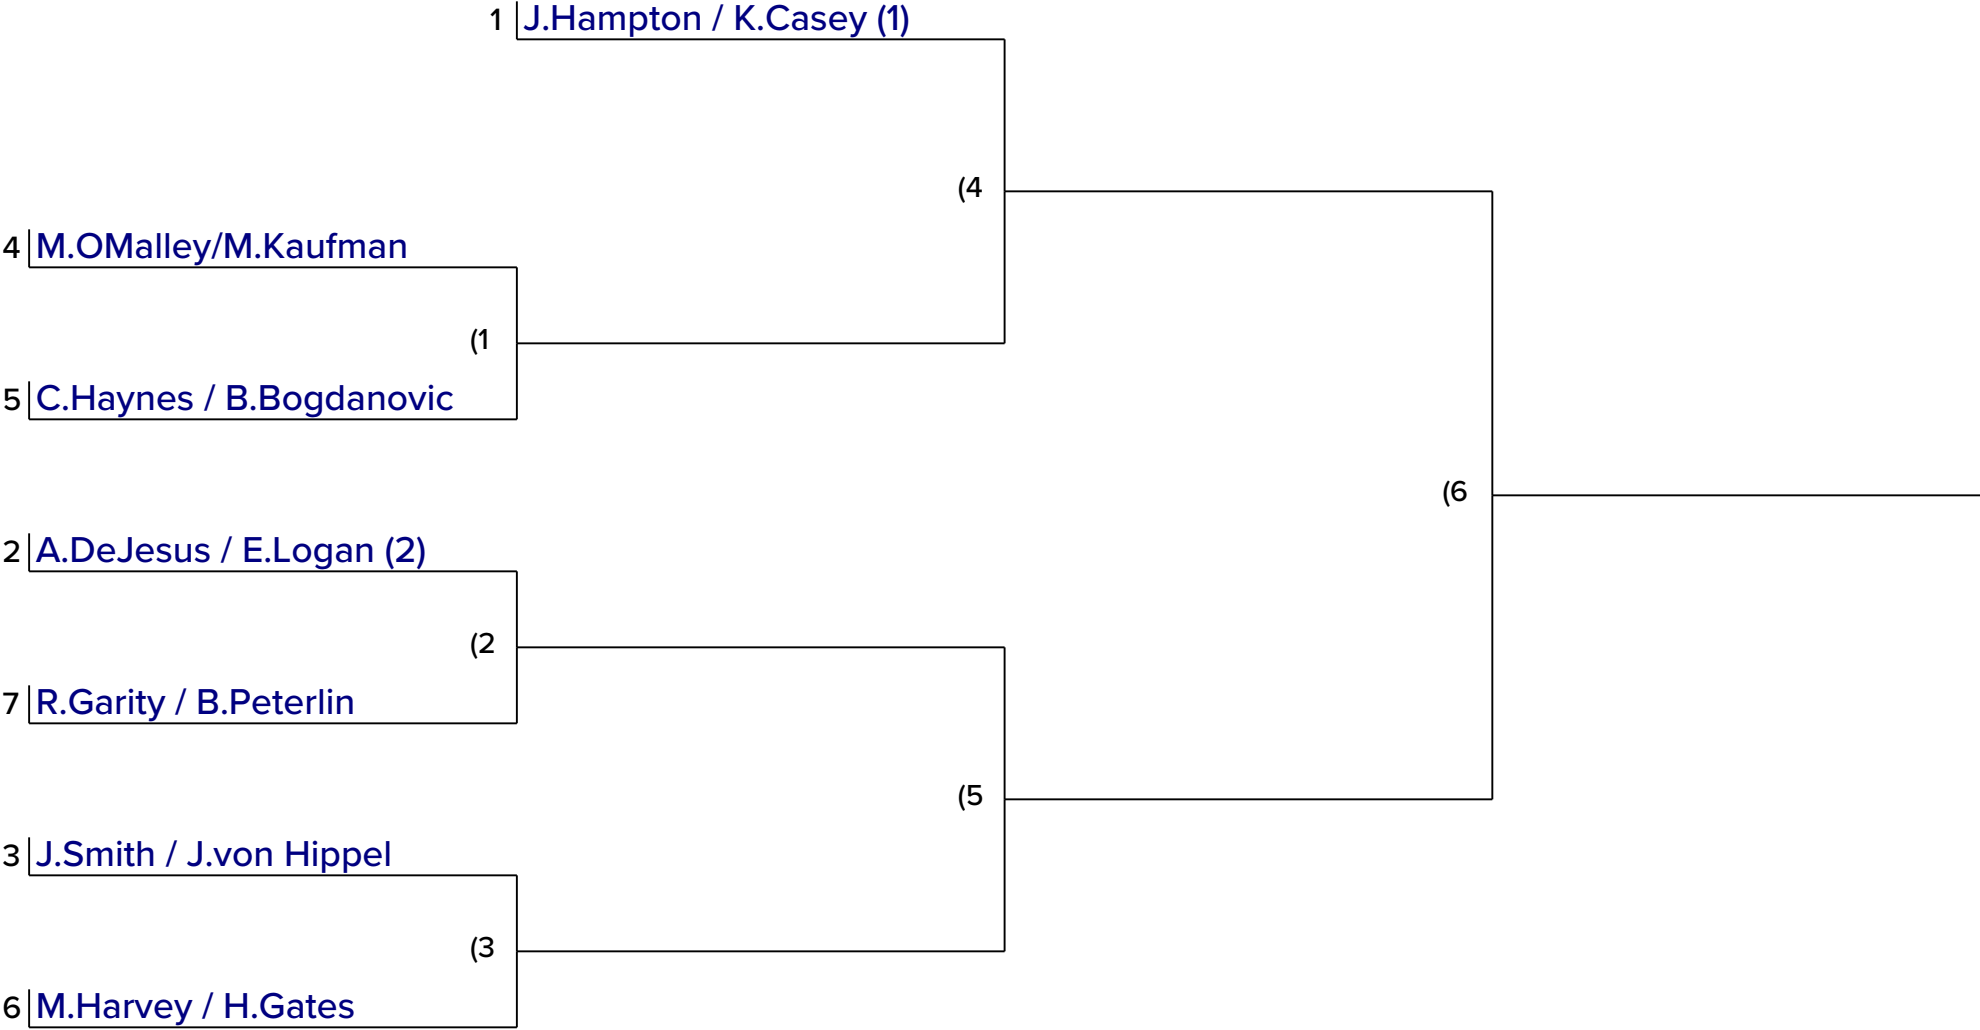

Women's B Doubles

PLAY BY:

3/16

4/13

5/4