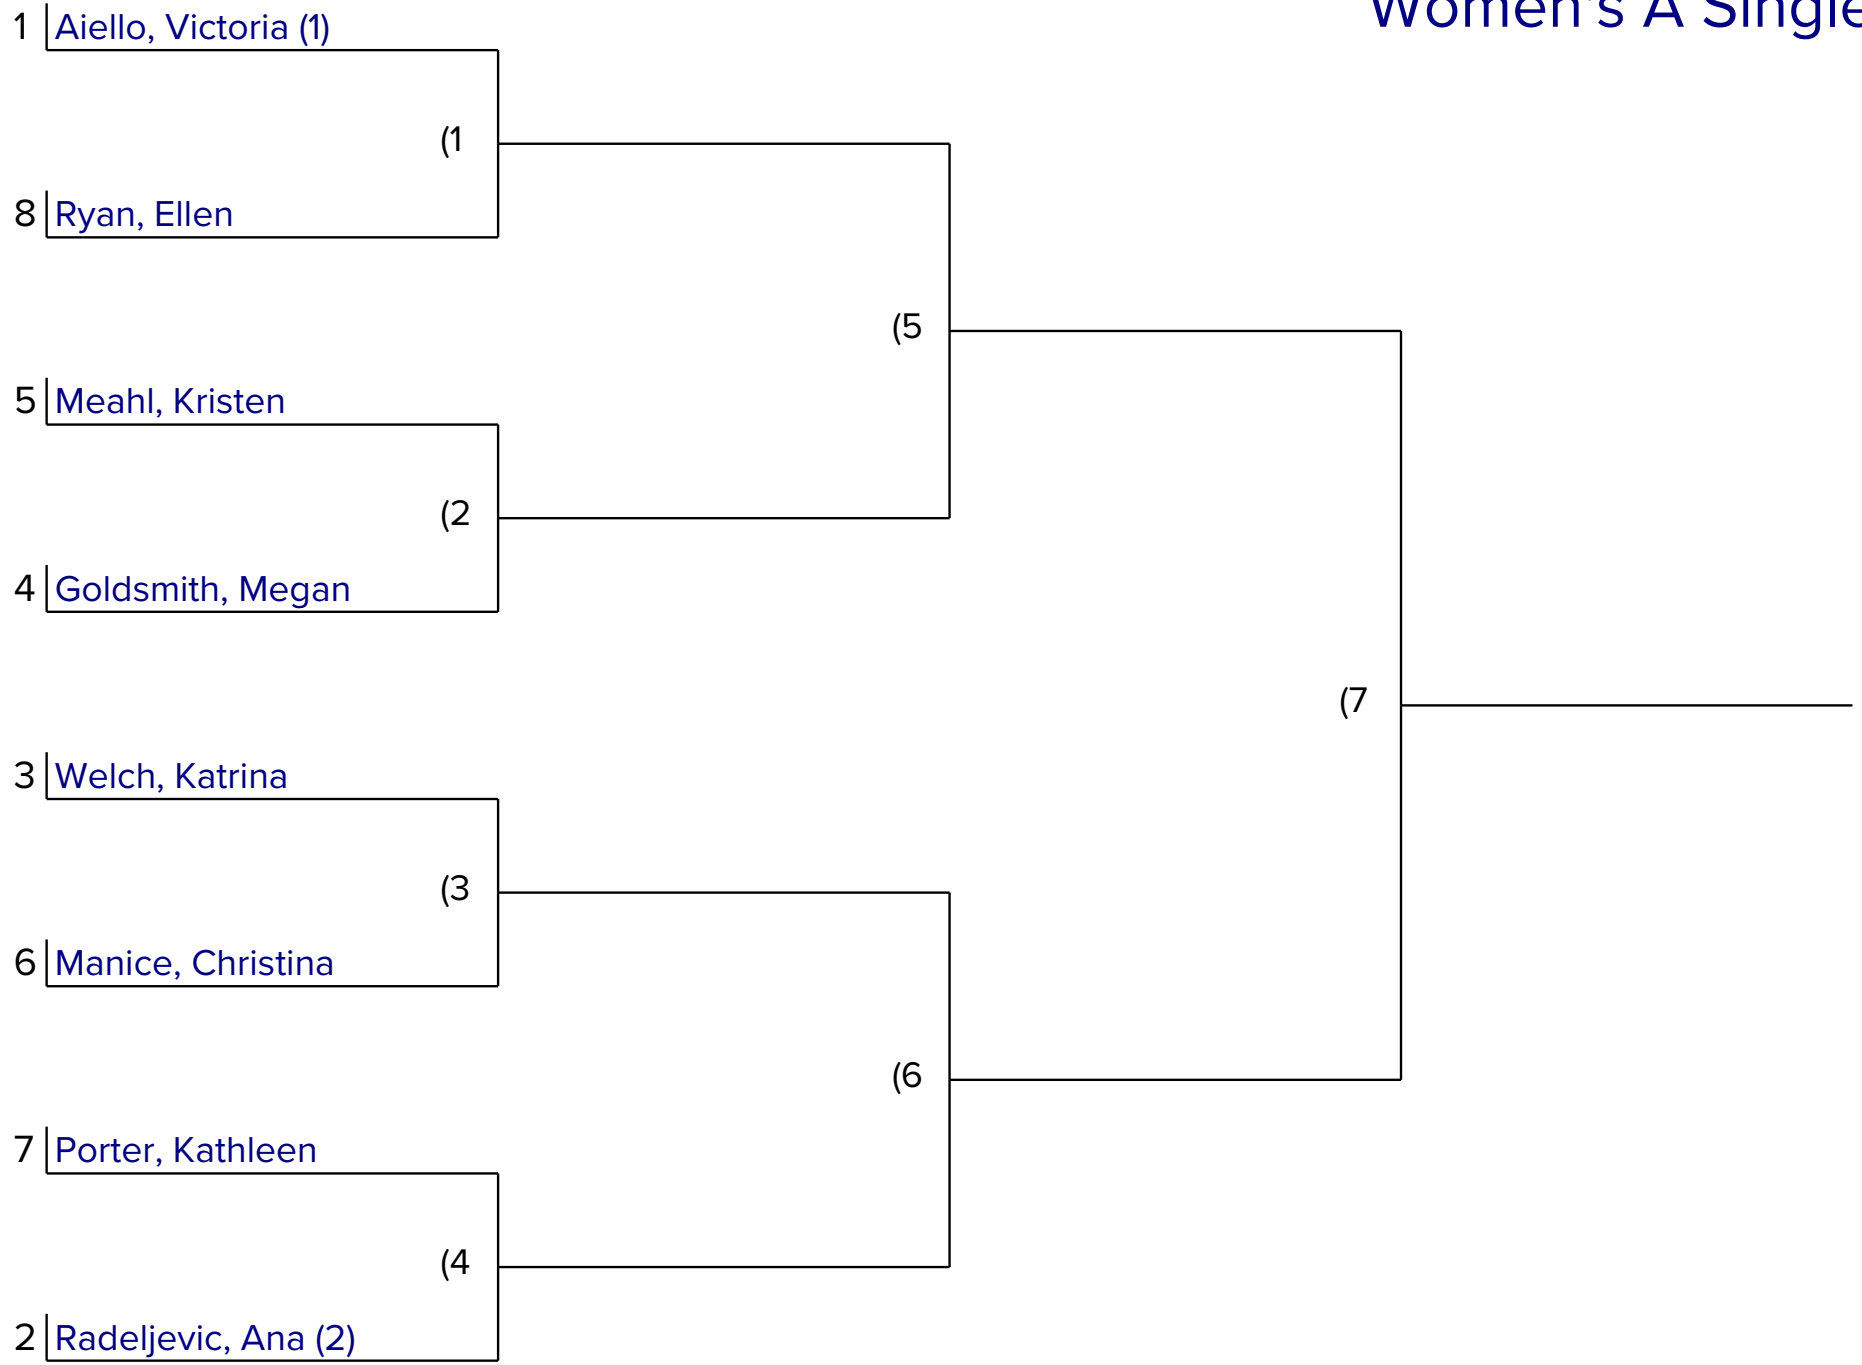

Women's A Singles

PLAY BY:

3/16

4/13

5/4